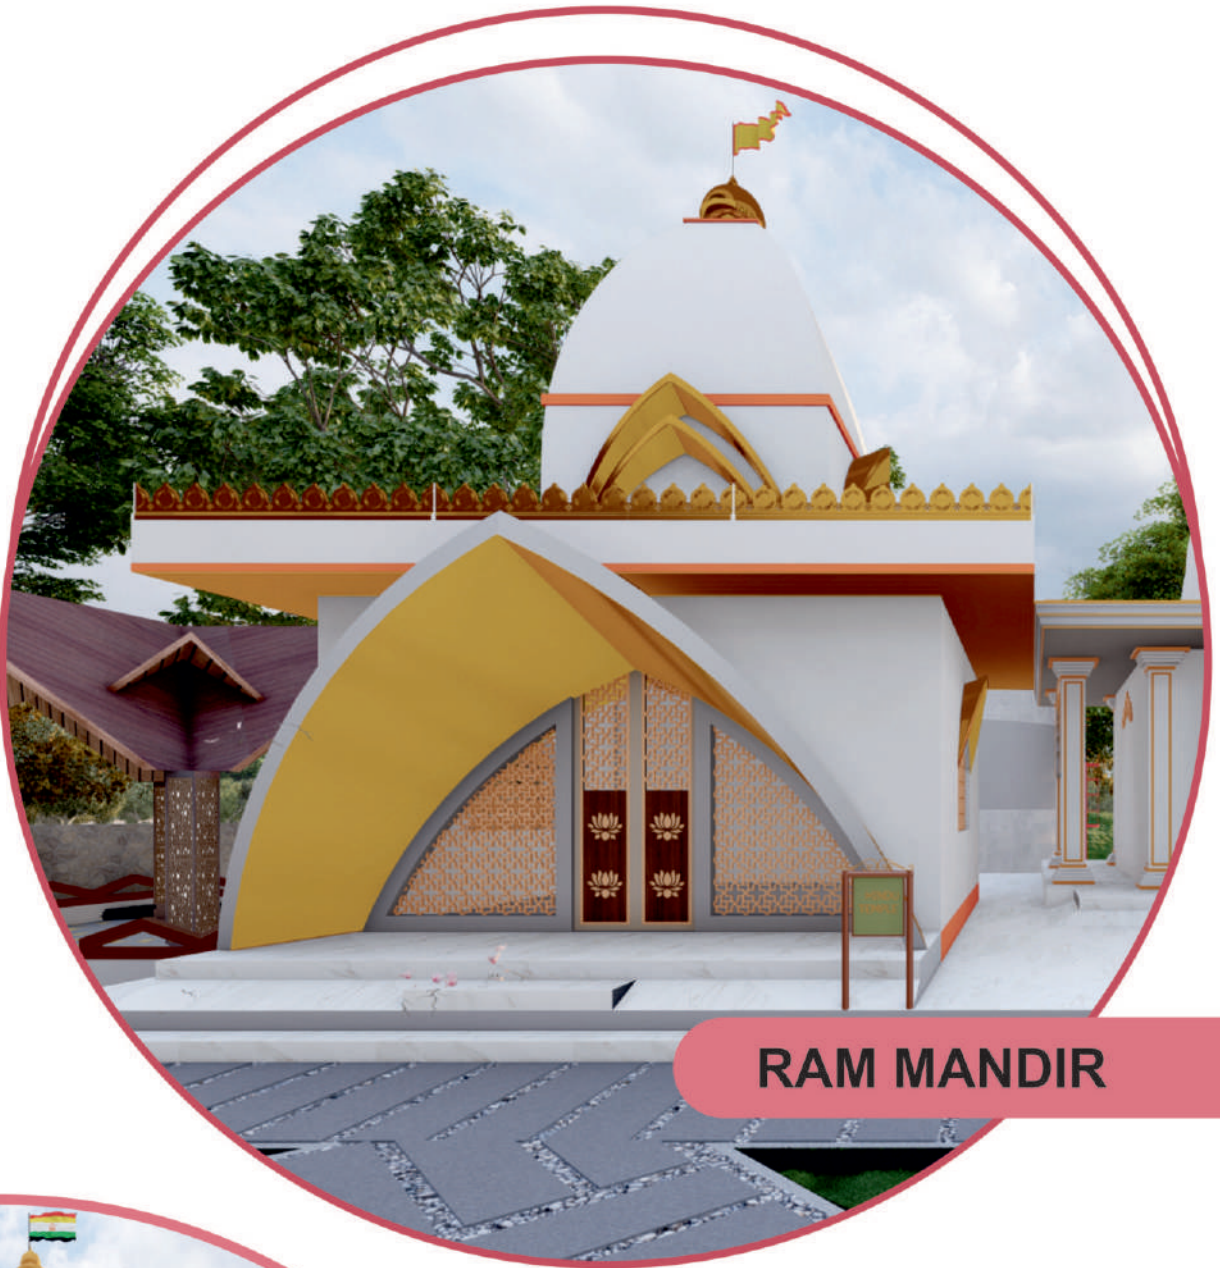

THE GREATER JAGATPURA

RERA No. RAJ/P/2024/2926

@ SHIVDASPURA, TONK ROAD, JAIPUR

RAM MANDIR

SPACE FOR
JAIN TEMPLE

CLUB HOUSE WITH MULTI PURPOSE HALL

**INDOOR YOGA /
MEDITATION ZONE**

INDOOR GYM