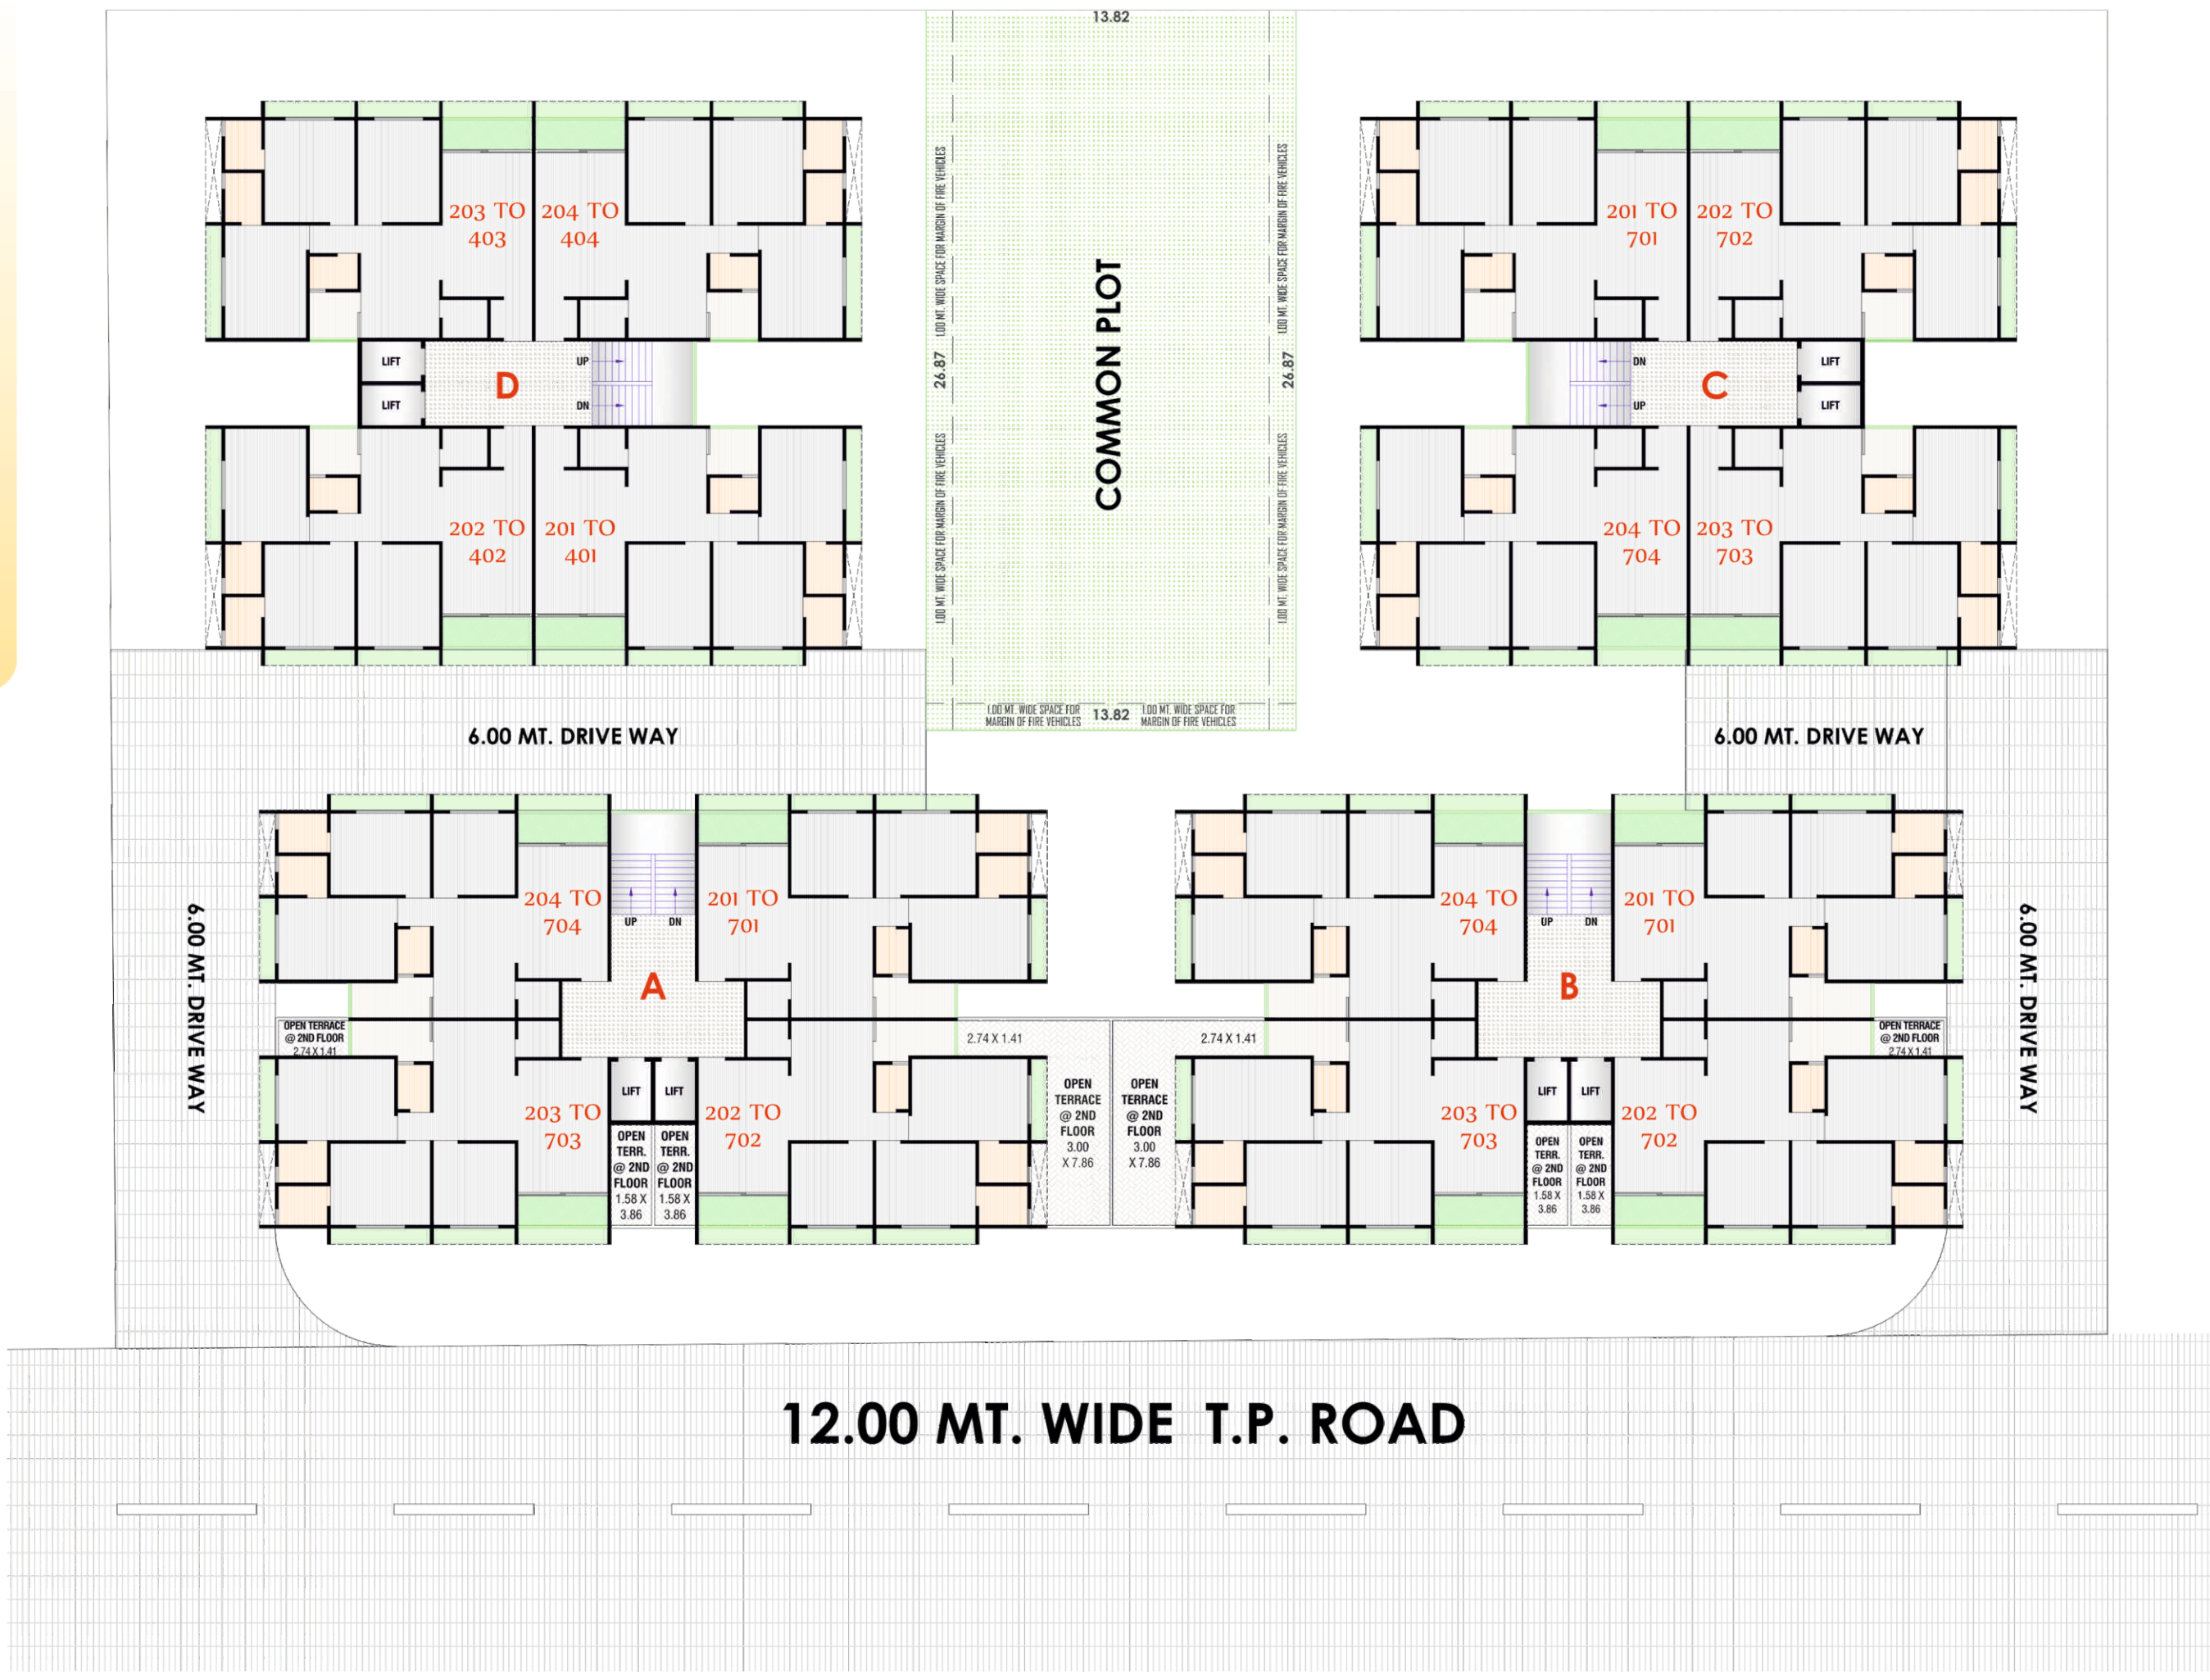

Developers

Krunal Infracon

Anjana Chok, Viratnagar to S P Ring road,
Nikol, Ahmedabad.

Contact No. _____
RERA REGISTRATION No. _____
WWW.GUJRERA.GUJARAT.GOV.IN

3 BHK

Luxurious Flats and Shops

LEMON
Tree

LEMON
Tree

12.00 MT. WIDE T.P. ROAD

BASEMENT
LAYOUT PLAN

**GROUND
FLOOR
SHOP
LAYOUT PLAN**

12.00 MT. WIDE T.P. ROAD

**FIRST
FLOOR
SHOP
LAYOUT PLAN**

12.00 MT. WIDE T.P. ROAD

TYPICAL FLOOR LAYOUT PLAN

BLOCK -A & B
2ND TO 7TH UNIT PLAN

BLOCK C

1ST TO 7TH
UNIT PLAN

BLOCK D

1ST TO 4TH
UNIT PLAN

SPECIFICATION

STRUCTURE

Earthquake resistance R.C.C. frame structure.

WALL