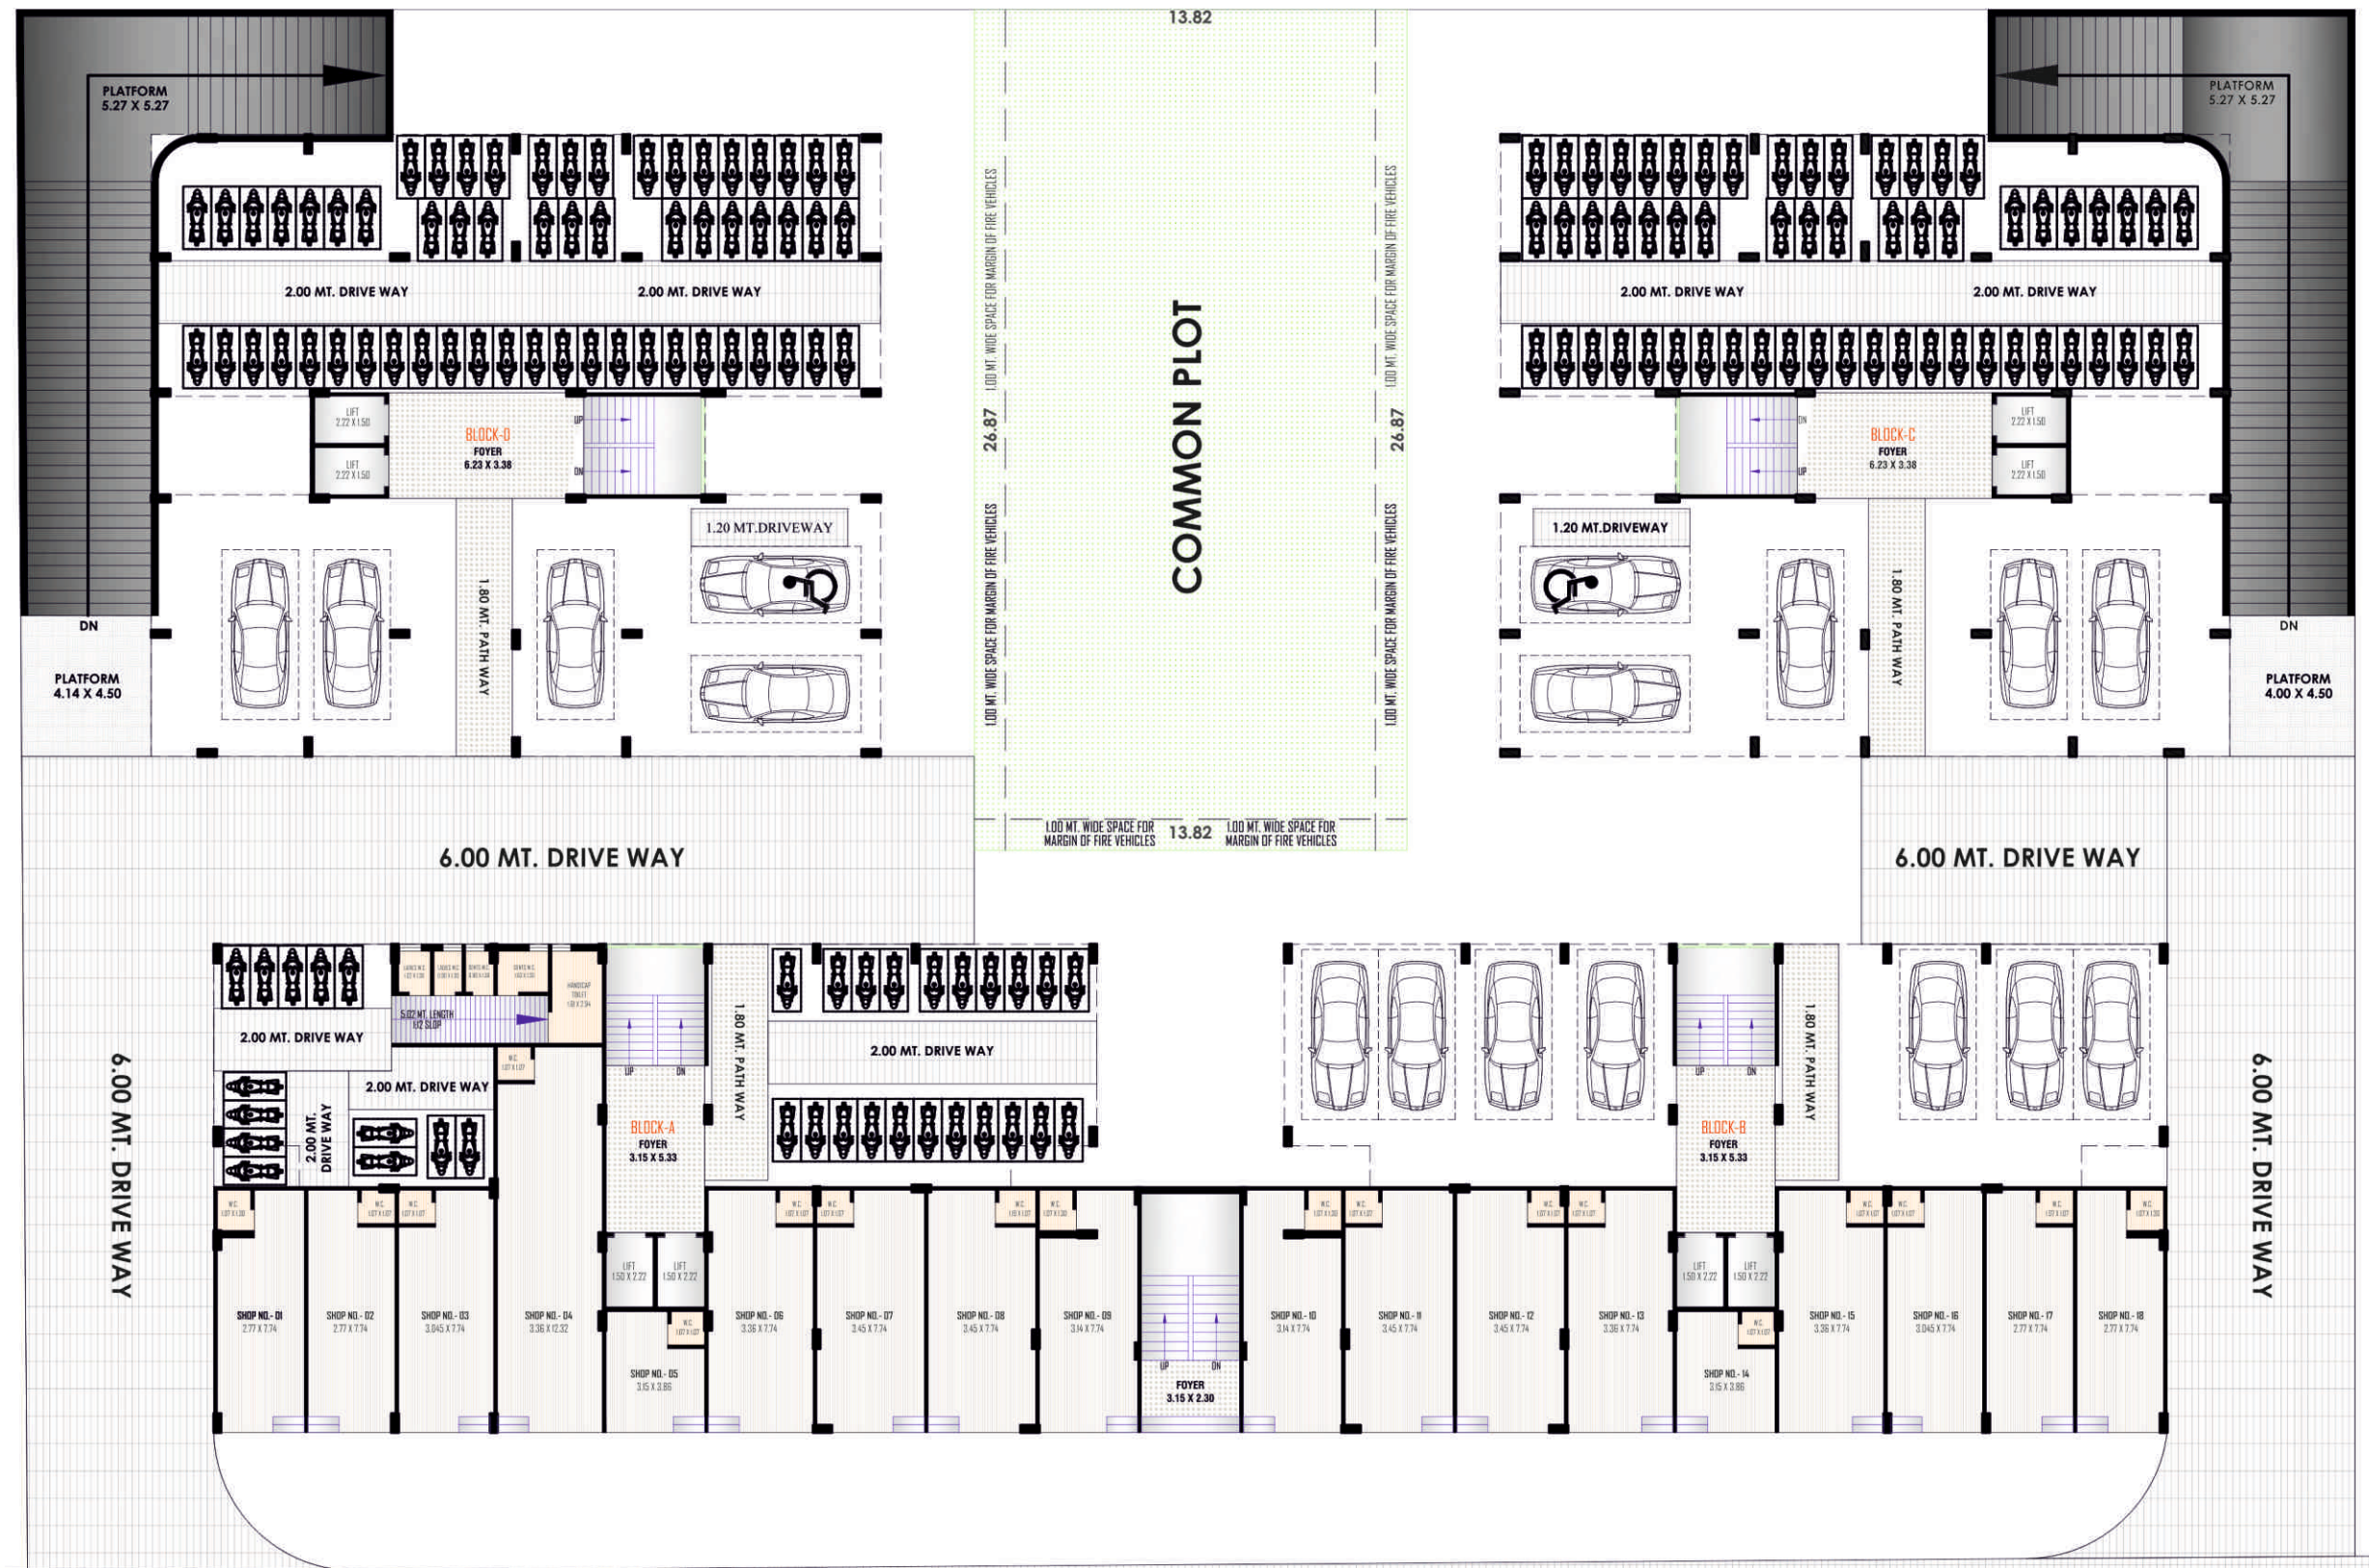

Developers

Krunal Infracon

Anjana Chok, Viratnagar to S P Ring road,
Nikol, Ahmedabad.

Contact No. _____
RERA REGISTRATION No. _____
WWW.GUJRERA.GUJARAT.GOV.IN

3 BHK

Luxurious Flats and Shops

LEMON
Tree

LEMON
Tree

12.00 MT. WIDE T.P. ROAD

BASEMENT
LAYOUT PLAN

**GROUND
FLOOR
SHOP
LAYOUT PLAN**

12.00 MT. WIDE T.P. ROAD

**FIRST
FLOOR
SHOP
LAYOUT PLAN**

12.00 MT. WIDE T.P. ROAD

TYPICAL FLOOR LAYOUT PLAN

BLOCK -A & B
2ND TO 7TH UNIT PLAN