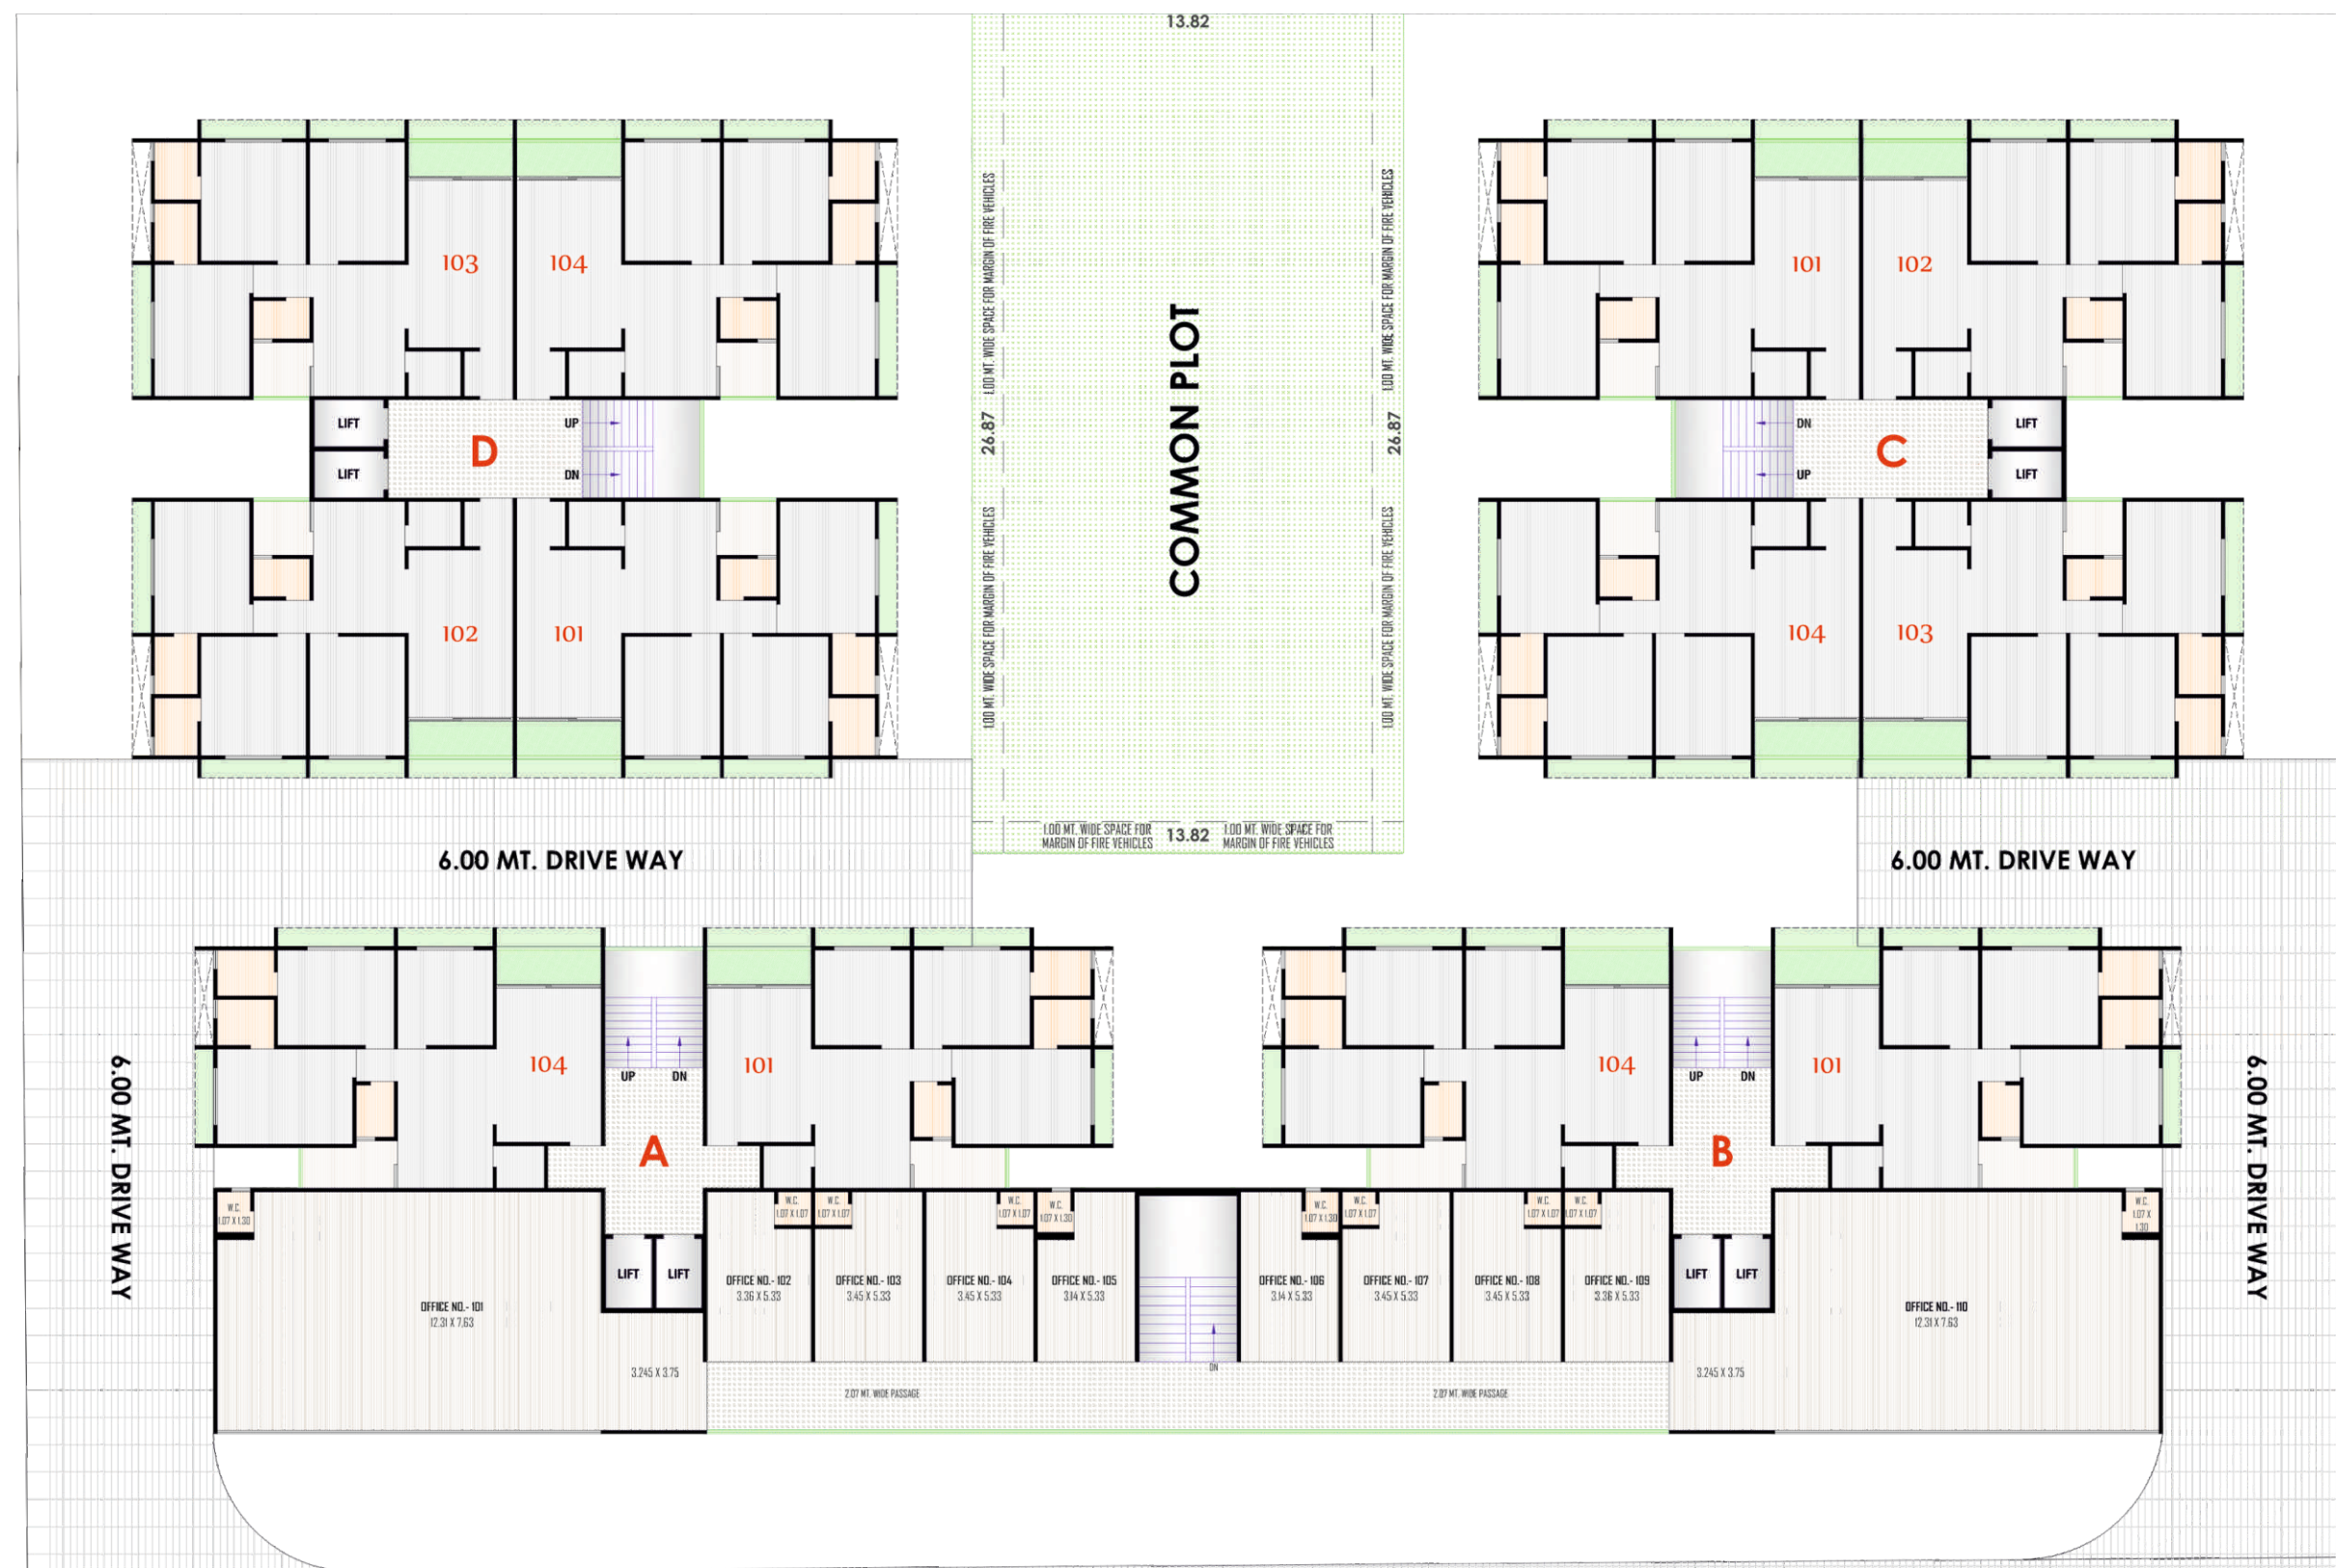

12.00 MT. WIDE T.P. ROAD

BASEMENT
LAYOUT PLAN

**GROUND
FLOOR
SHOP
LAYOUT PLAN**

12.00 MT. WIDE T.P. ROAD

**FIRST
FLOOR
SHOP
LAYOUT PLAN**

12.00 MT. WIDE T.P. ROAD

TYPICAL FLOOR LAYOUT PLAN

BLOCK -A & B
2ND TO 7TH UNIT PLAN

BLOCK C

1ST TO 7TH
UNIT PLAN

BLOCK D

1ST TO 4TH
UNIT PLAN

SPECIFICATION

STRUCTURE

Earthquake resistance R.C.C. frame structure.

WALL