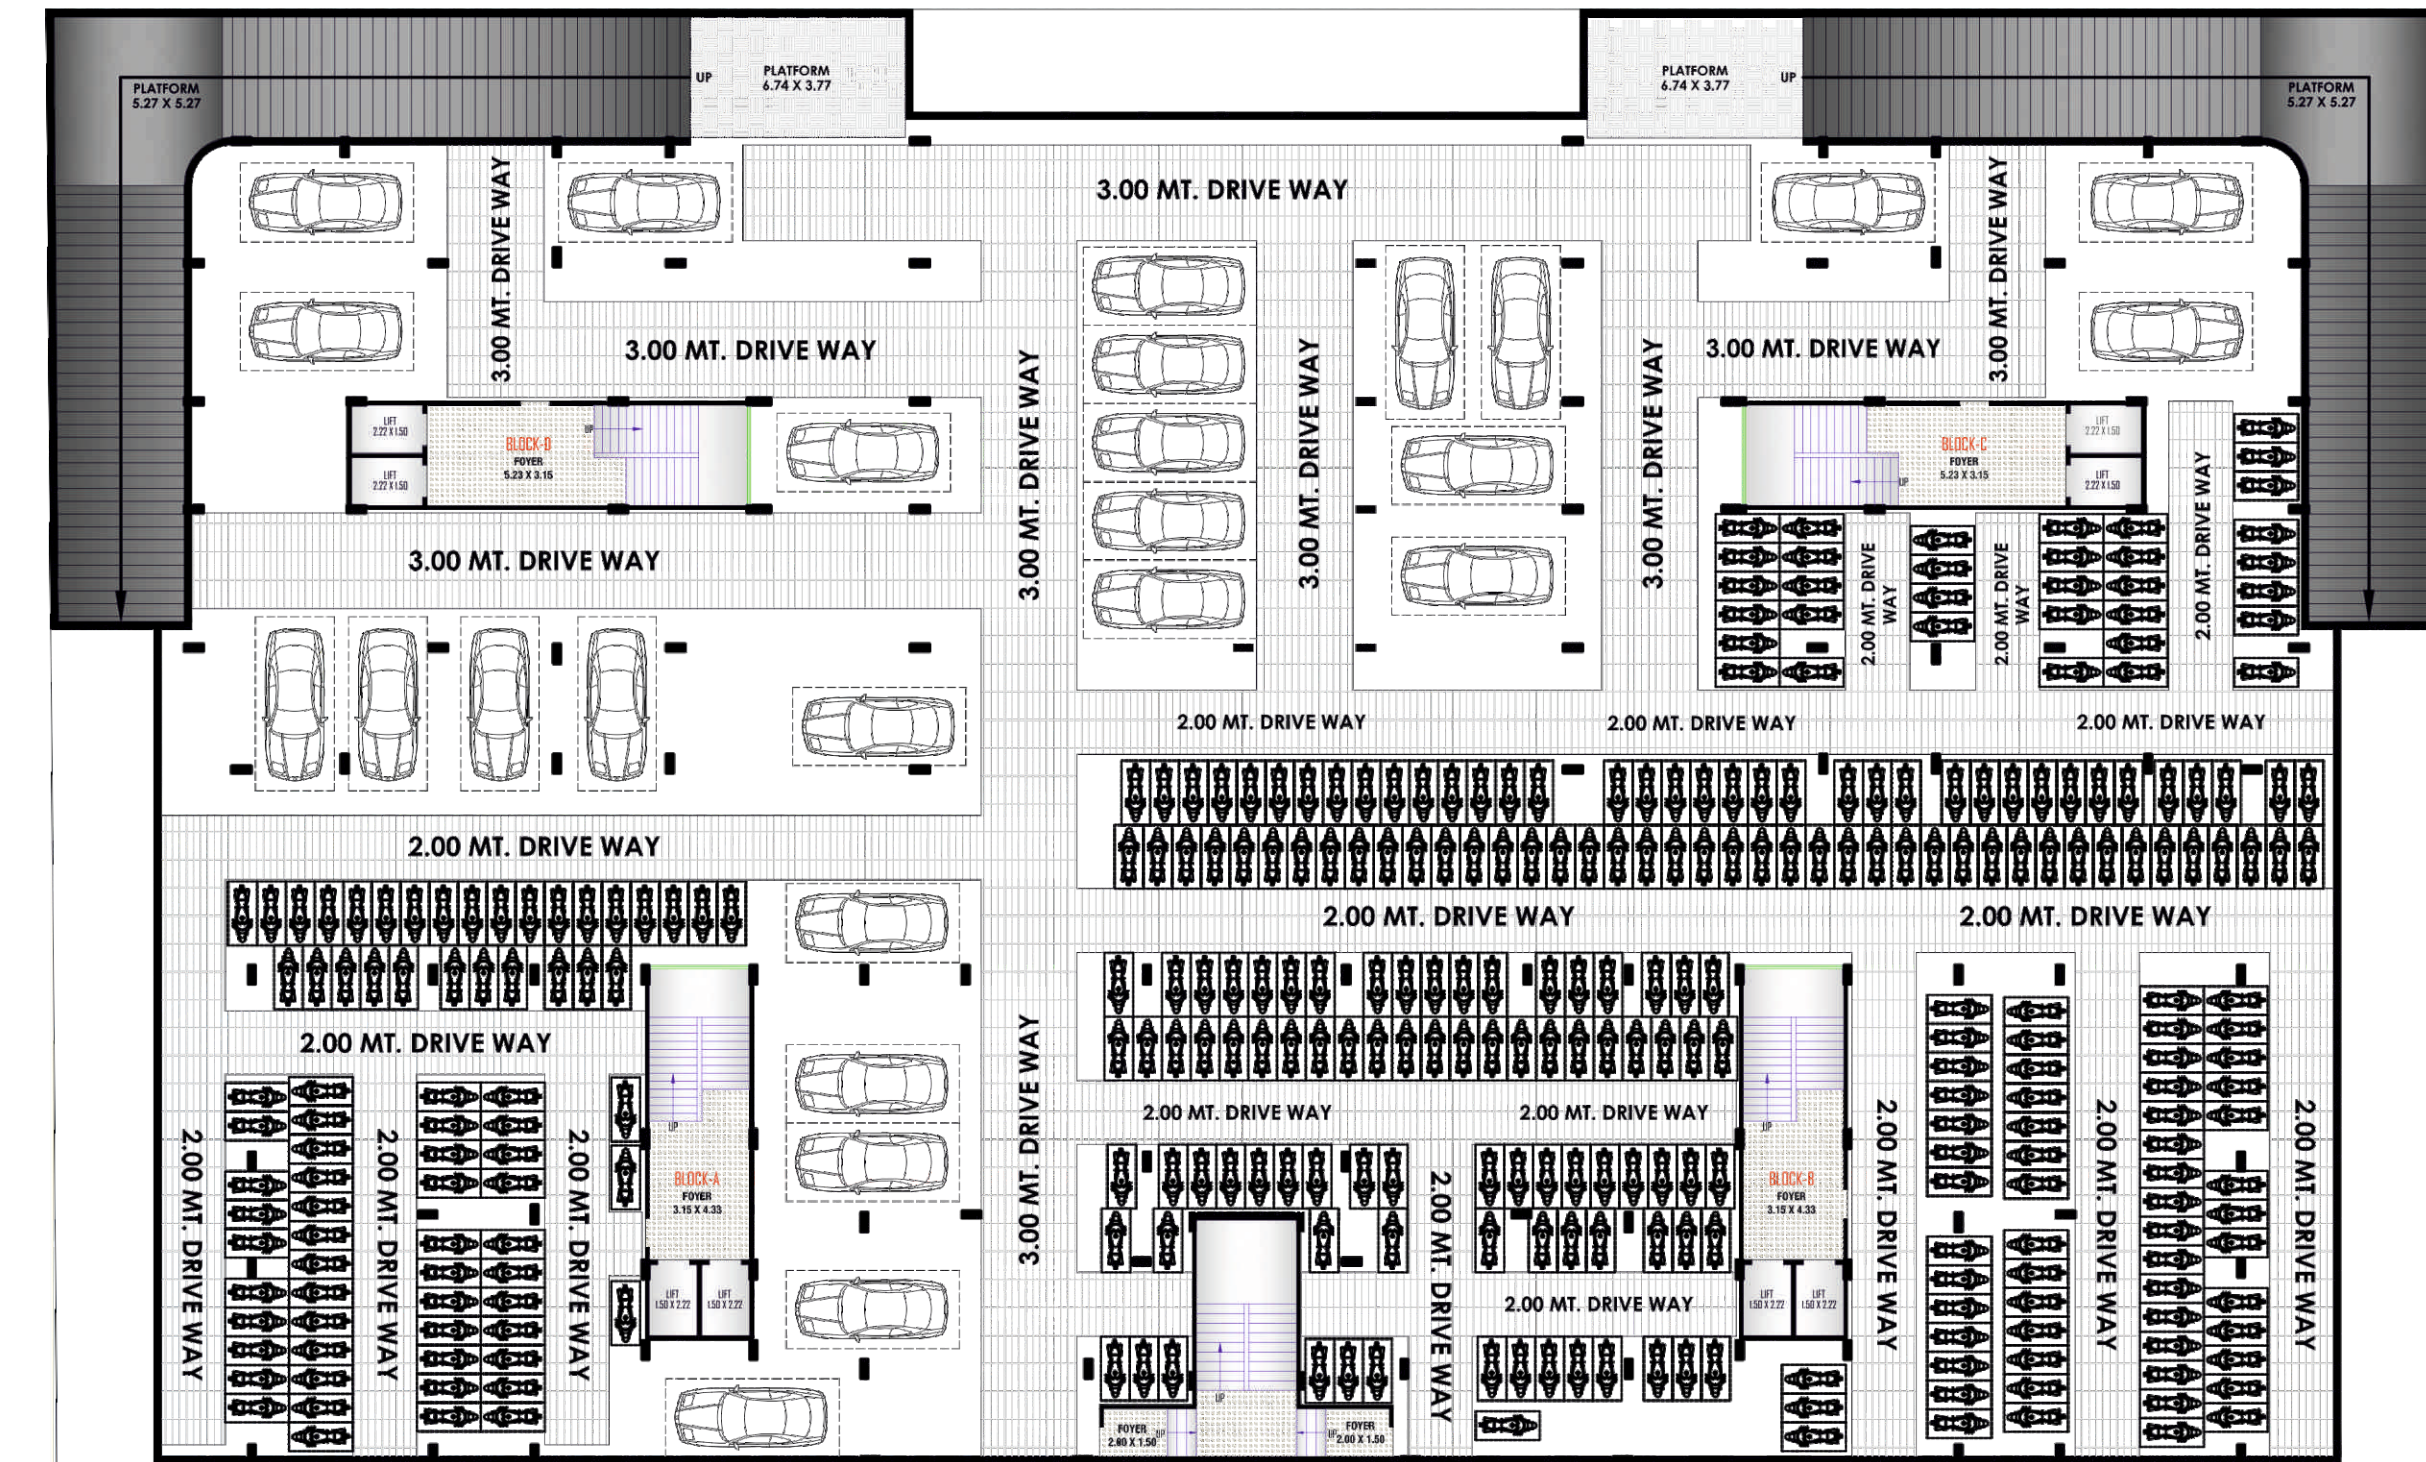

Developers

Krunal Infracon

Anjana Chok, Viratnagar to S P Ring road,
Nikol, Ahmedabad.

Contact No. _____
RERA REGISTRATION No. _____
WWW.GUJRERA.GUJARAT.GOV.IN

3 BHK

Luxurious Flats and Shops

LEMON
Tree

LEMON
Tree

12.00 MT. WIDE T.P. ROAD

BASEMENT
LAYOUT PLAN

**GROUND
FLOOR
SHOP
LAYOUT PLAN**

12.00 MT. WIDE T.P. ROAD

**FIRST
FLOOR
SHOP
LAYOUT PLAN**

12.00 MT. WIDE T.P. ROAD

TYPICAL FLOOR LAYOUT PLAN

BLOCK -A & B
2ND TO 7TH UNIT PLAN

BLOCK C

1ST TO 7TH
UNIT PLAN

BLOCK D

1ST TO 4TH
UNIT PLAN

SPECIFICATION

STRUCTURE

Earthquake resistance R.C.C. frame structure.

WALL