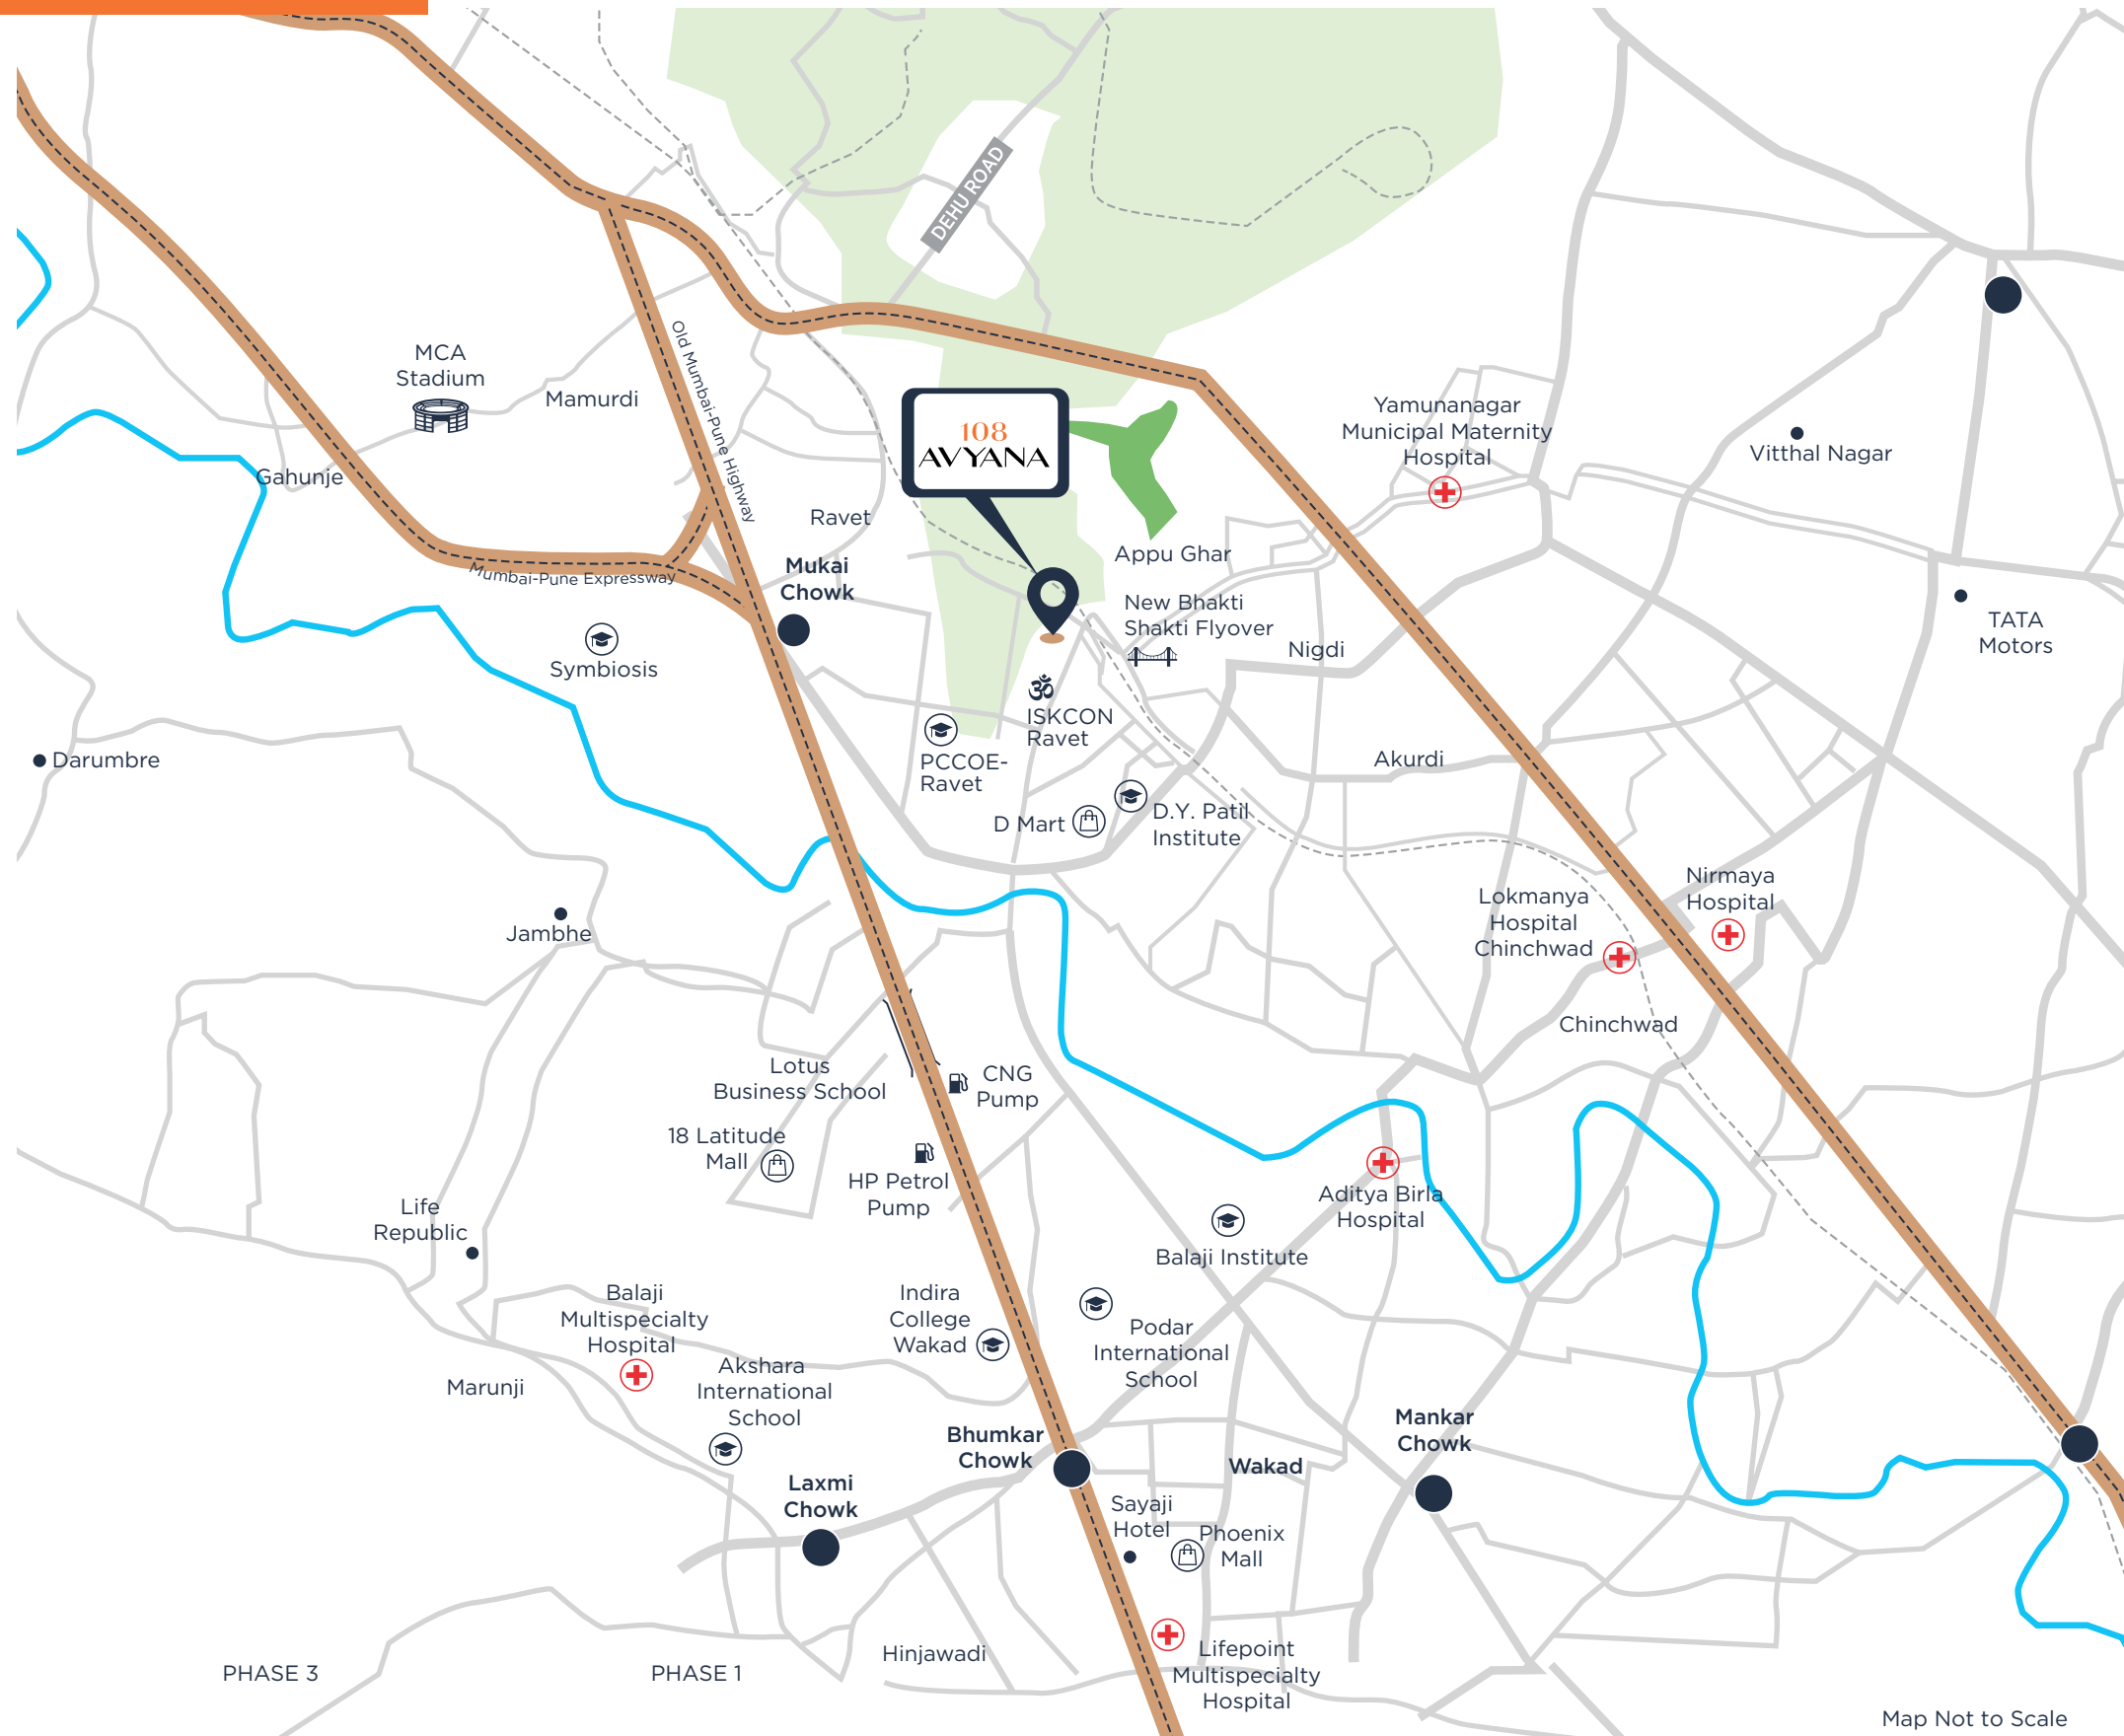

Ongoing Projects

Rohit Amaara

Rohit Aloha

Location Map

Key Distances

Connectivity

- » Nearest Metro Station (P) 2.5 kms
- » Pune Bengaluru Highway Exit 2.6 kms
- » Pune Mumbai Expressway Exit 2.8 kms
- » Bhakti Shakti Chowk 2.5 kms
- » Ravet Sant Tukaram Bridge 2.7 kms

- » Varad Hospital & Critical Care 2.1 kms
- » Flora Multispeciality Hospital 2.8 kms
- » Ojas Multispeciality Hospital 3.0 kms
- » Sanjeevani Multispeciality Clinic 3.4 kms
- » Aditya Birla Memorial Hospital 6.3 kms

Entertainment & Shopping

- » D Mart 2.4 kms
- » Reliance Smart Mall 3.0 kms
- » Sentosa Resort & Water Park 3.8 kms
- » INOX Cinemas 5.7 kms
- » Elpro City Square Mall 5.9 kms
- » MCA Cricket Stadium 6.1 kms