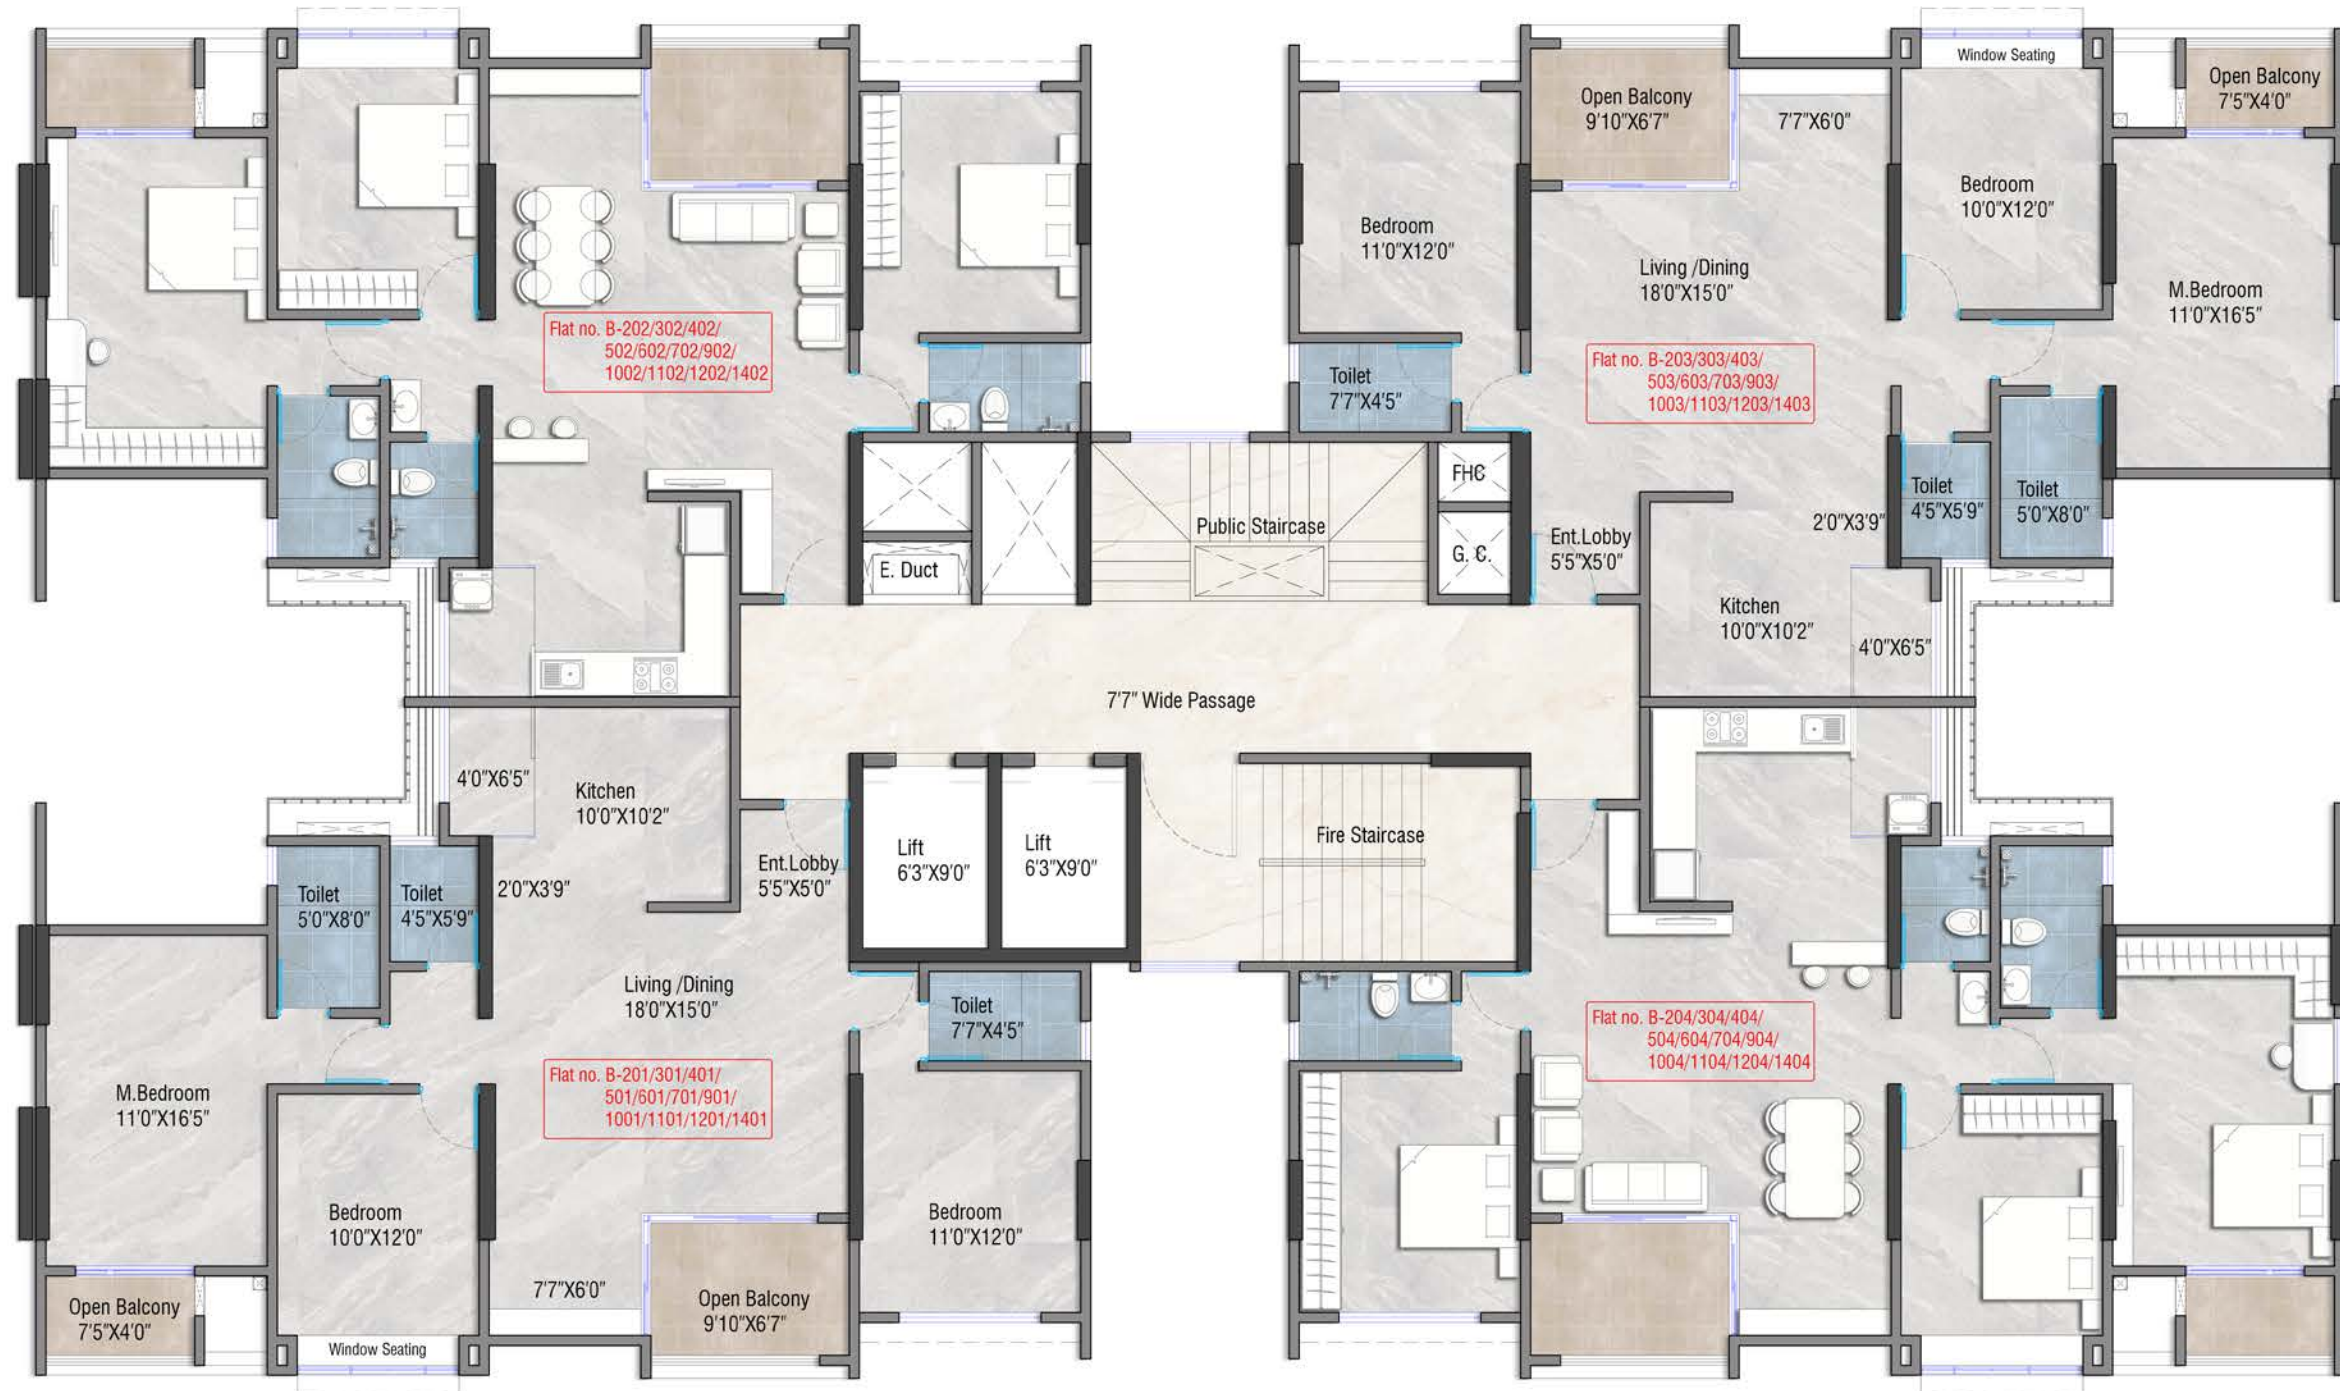

A & B UNIT PLAN

3.0 BHK				
Type	Carpet Area	Open Balcony /Utility Area	Total Usable Area	
	Sq.m.	Sq.m.	Sq.m.	Sq.ft.
3.0 bhk	104.65	8.70	113.35	1220.10

SPECIFICATIONS

STRUCTURAL:

- » Earthquake resistant R.C.C. Frame structure
- » AAC block masonry work for external & internal walls
- » External sand faced cement plaster
- » Internal cement plaster with gypsum finish with emulsion paint