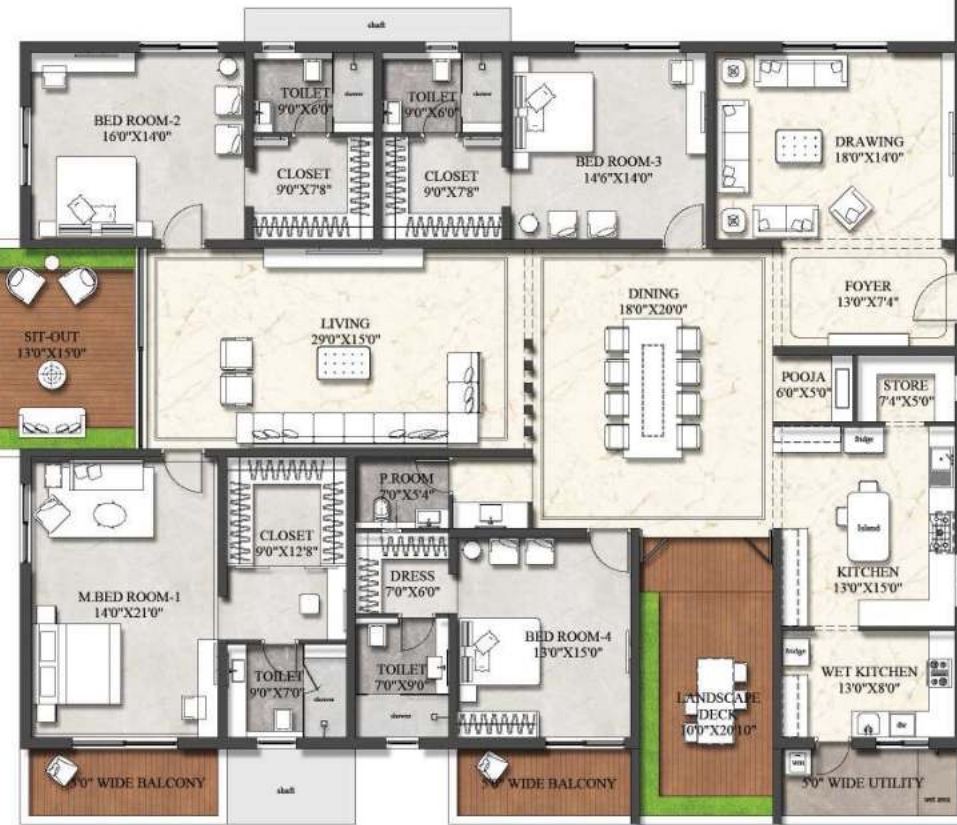

40,000 Sq.ft. Sky Lounge

TS RERA Reg.No.: P01100007217

Sky Lounge

A stunning architectural brilliance of 40,000 Sq.ft.
that orchestrates the celebration of life's finest moments

Amenities

- Walking track on Sky Lounge
- Health Club
 - Gym, Yoga & Meditation
 - SPA / Wellness Centre
- Private Dining Rooms
- Coffee Lounge
- Board Rooms
- Multi Activity Deck
- Exclusive Infinity Pool at 650 ft.

Master Plan

Floor Plan

TOWER - A

4BHK+H.O+Maid+Ent.lobby

4BHK+H.O+Maid+Ent.lobby

Floor Plan

TOWER - B

4BHK+H.T+HO+Maid+Ent.lobby

8040 Sft

8090 Sft

4BHK+H.T+HO+Maid+Ent.lobby

Floor Plan

TOWER - C

4BHK+Maid+Ent.lobby
5650 Sft

4BHK+Maid+Ent.lobby
5650 Sft

5745 Sft
4BHK+Maid+Ent.lobby

5710 Sft
4BHK+Maid+Ent.lobby

Location Map

(Not to Scale)