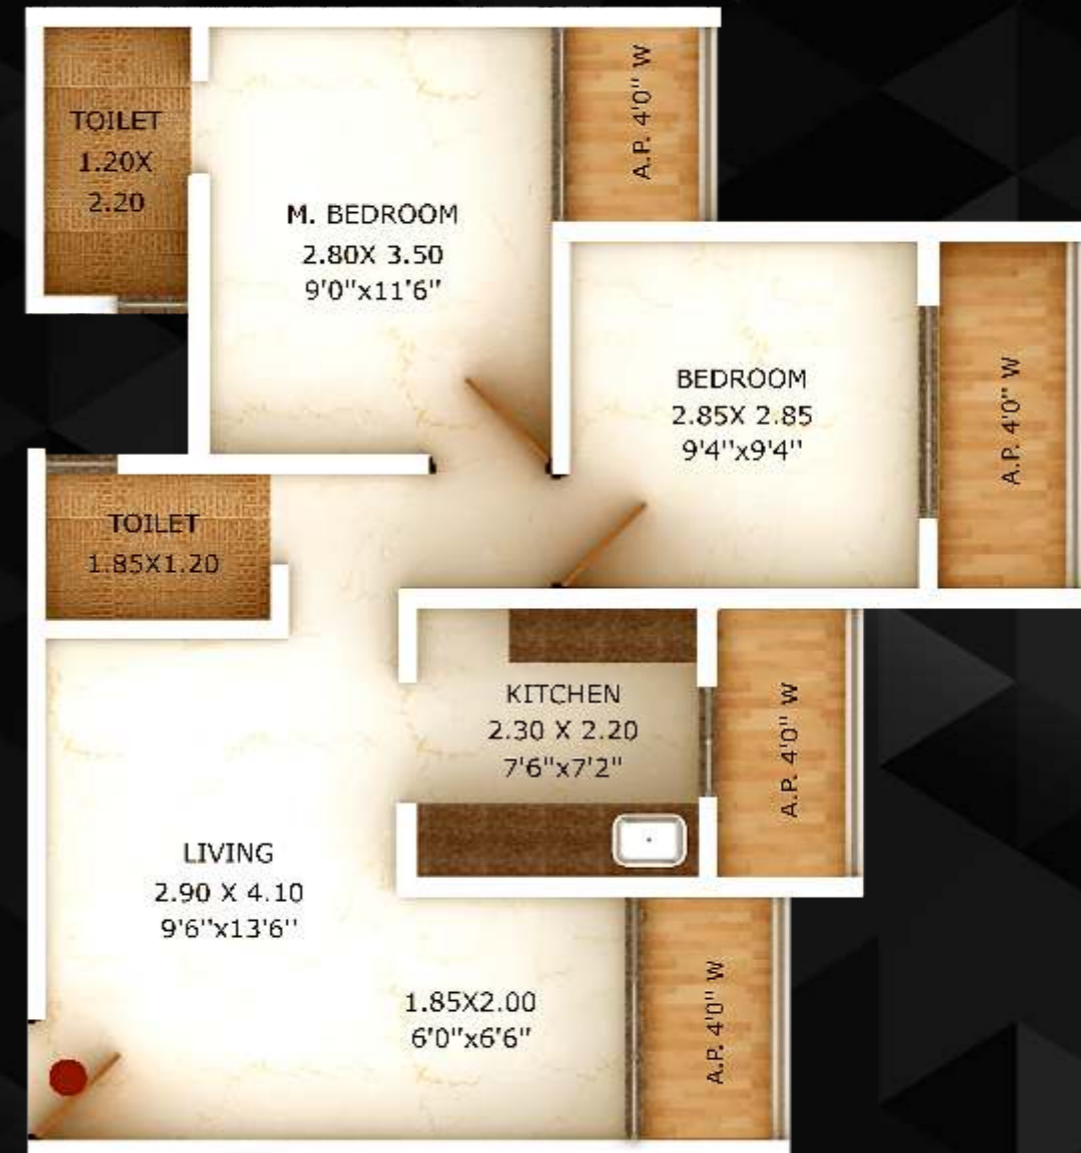

# UNIT PLAN WITH FURNITURE

## UNIT PLAN 1 BHK

RERA CA	392 SQ. FT
USABLE CA	484 SQ. FT