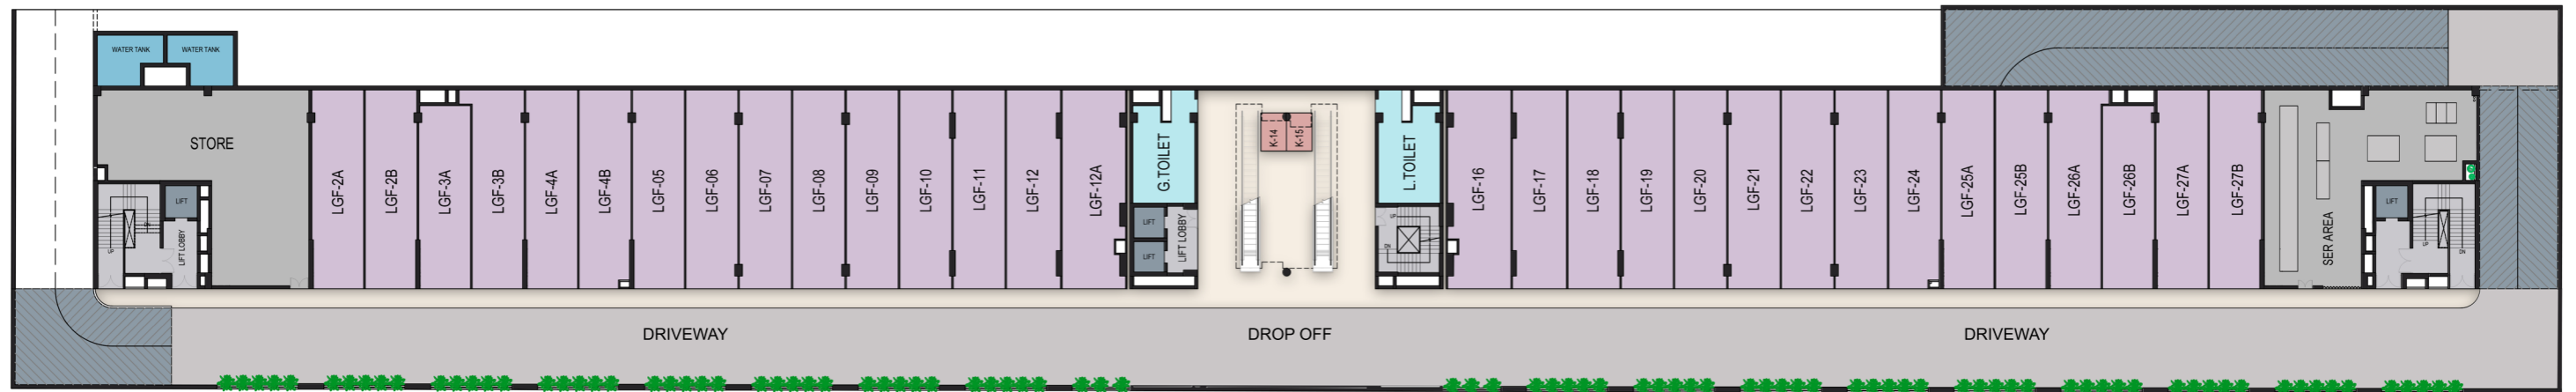

CENTRAL

50

LOOK BOOK

DESIGN PRESENTATION FOR INTERNAL CIRCULATION ONLY

UPRERAPRJ770290 | WWW.UP-RERA.IN

GROUND_FLOOR

7.5 M WIDE ROAD

12 M WIDE SERVICE ROAD

LOWER GROUND FLOOR

FIRST FLOOR PLAN

CENTRAL 50

SECOND FLOOR

THIRD FLOOR

CENTRAL
50

REGISTERED ADDRESS:

CENTRAL 50, PLOT NO.: COMMERCIAL - 04, SECTOR - 50, NOIDA, GAUTAM BUDDHA NAGAR, NOIDA, UTTAR PRADESH, INDIA - 201301

DESIGN PRESENTATION FOR INTERNAL CIRCULATION ONLY

UPRERAPRJ770290 | WWW.UP-RERA.IN