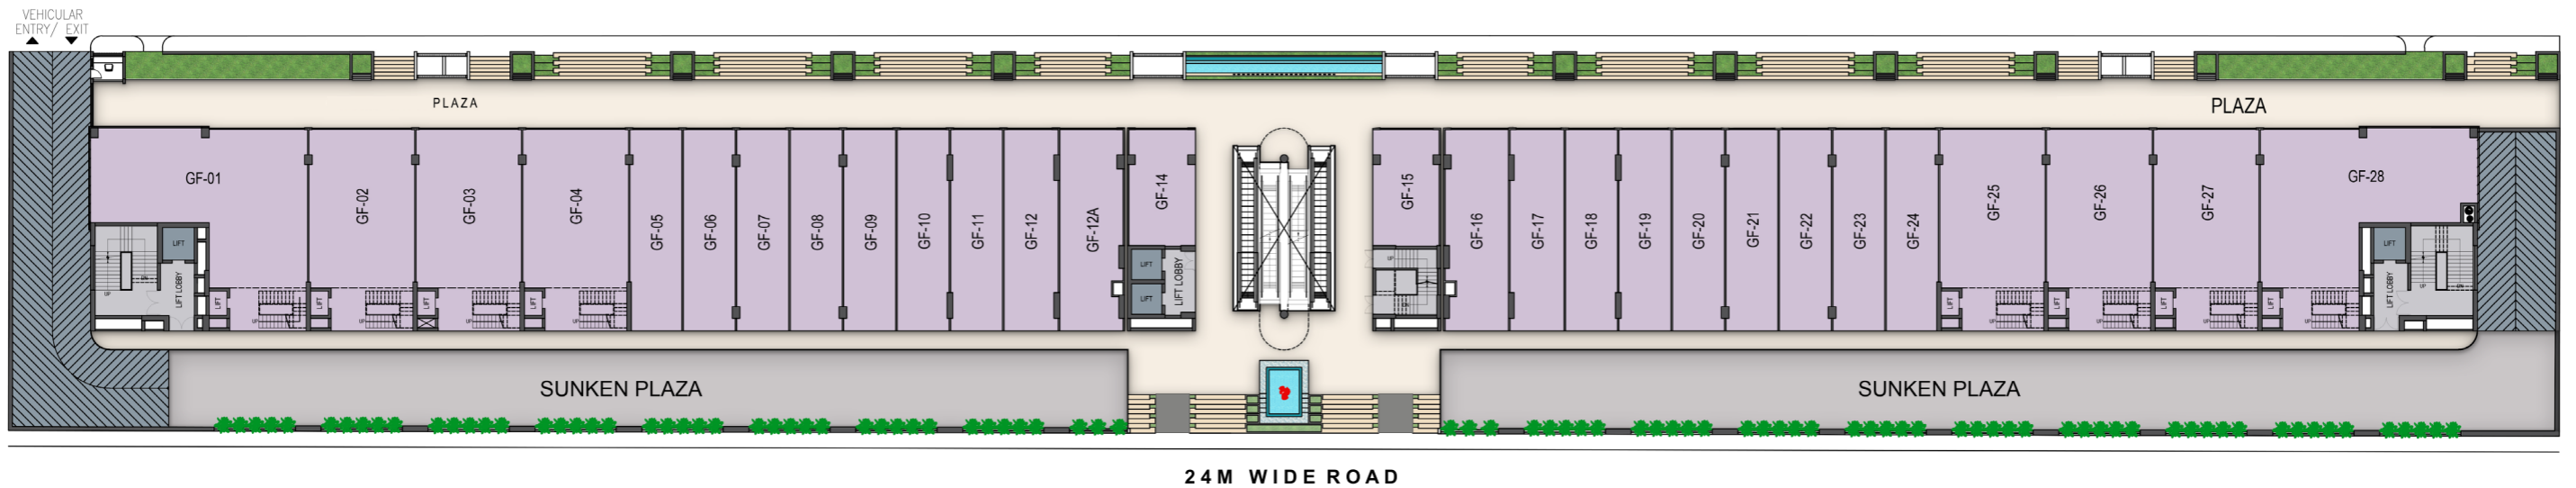

CENTRAL

50

LOOK BOOK

DESIGN PRESENTATION FOR INTERNAL CIRCULATION ONLY

UPRERAPRJ770290 | WWW.UP-RERA.IN

GROUND_FLOOR

7.5 M WIDE ROAD

12 M WIDE SERVICE ROAD

LOWER GROUND FLOOR

FIRST FLOOR PLAN

CENTRAL 50

SECOND FLOOR

THIRD FLOOR

CENTRAL
50

REGISTERED ADDRESS:

CENTRAL 50, PLOT NO.: COMMERCIAL - 04, SECTOR - 50, NOIDA, GAUTAM BUDDHA NAGAR, NOIDA, UTTAR PRADESH, INDIA - 201301

DESIGN PRESENTATION FOR INTERNAL CIRCULATION ONLY

UPRERAPRJ770290 | WWW.UP-RERA.IN