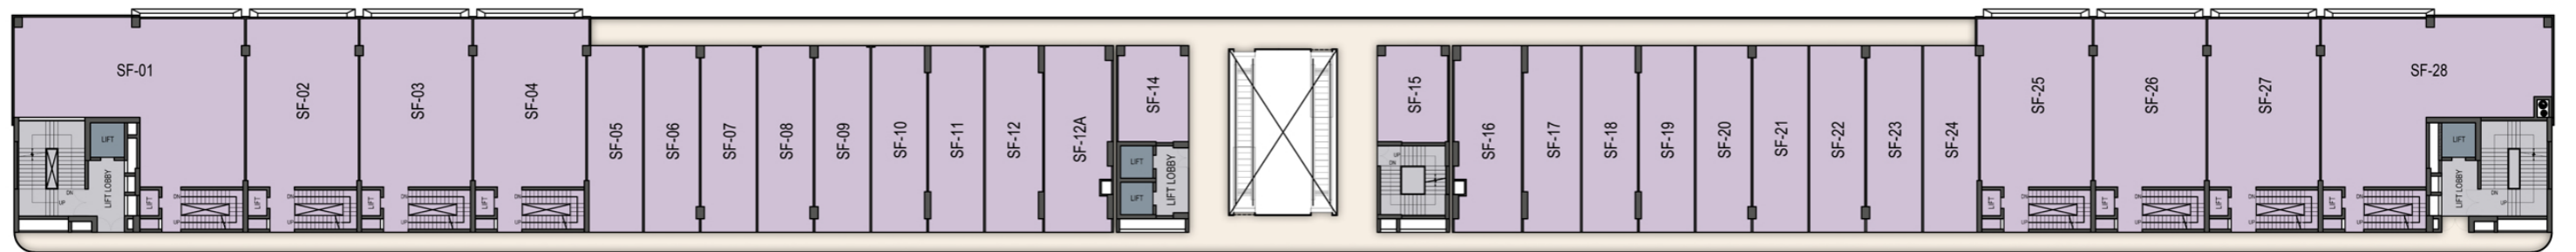

CENTRAL

50

LOOK BOOK

DESIGN PRESENTATION FOR INTERNAL CIRCULATION ONLY

UPRERAPRJ770290 | WWW.UP-RERA.IN

GROUND_FLOOR

7.5 M WIDE ROAD

12 M WIDE SERVICE ROAD

LOWER GROUND FLOOR

FIRST FLOOR PLAN

CENTRAL 50

SECOND FLOOR

THIRD FLOOR

CENTRAL
50

REGISTERED ADDRESS:

CENTRAL 50, PLOT NO.: COMMERCIAL - 04, SECTOR - 50, NOIDA, GAUTAM BUDDHA NAGAR, NOIDA, UTTAR PRADESH, INDIA - 201301

DESIGN PRESENTATION FOR INTERNAL CIRCULATION ONLY

UPRERAPRJ770290 | WWW.UP-RERA.IN