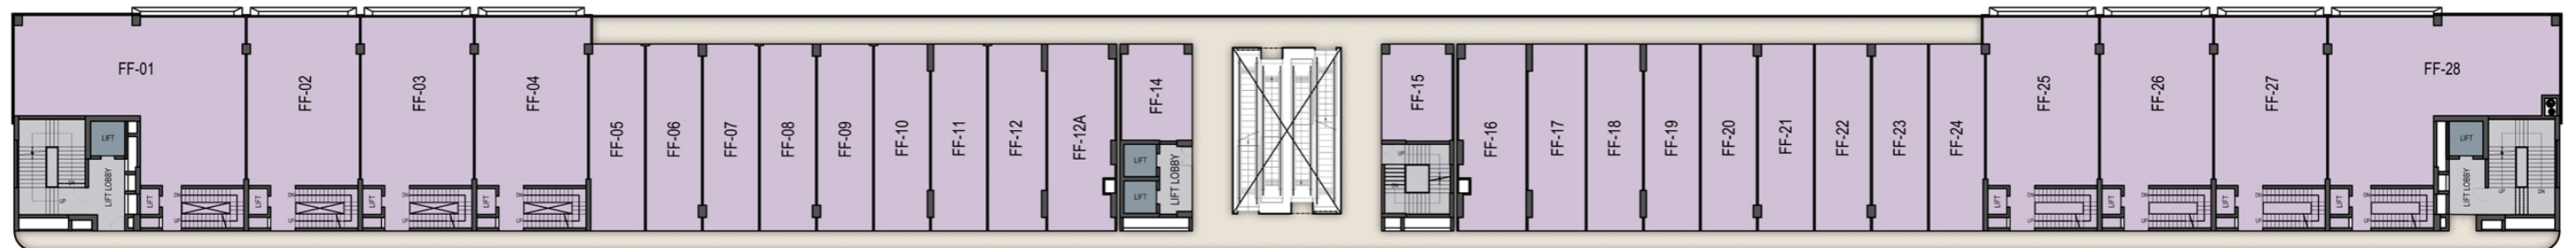

CENTRAL

50

LOOK BOOK

DESIGN PRESENTATION FOR INTERNAL CIRCULATION ONLY

UPRERAPRJ770290 | WWW.UP-RERA.IN

GROUND_FLOOR

7.5 M WIDE ROAD

12 M WIDE SERVICE ROAD

LOWER GROUND FLOOR

FIRST FLOOR PLAN

CENTRAL 50

SECOND FLOOR

THIRD FLOOR

CENTRAL
50

REGISTERED ADDRESS:

CENTRAL 50, PLOT NO.: COMMERCIAL - 04, SECTOR - 50, NOIDA, GAUTAM BUDDHA NAGAR, NOIDA, UTTAR PRADESH, INDIA - 201301

DESIGN PRESENTATION FOR INTERNAL CIRCULATION ONLY

UPRERAPRJ770290 | WWW.UP-RERA.IN