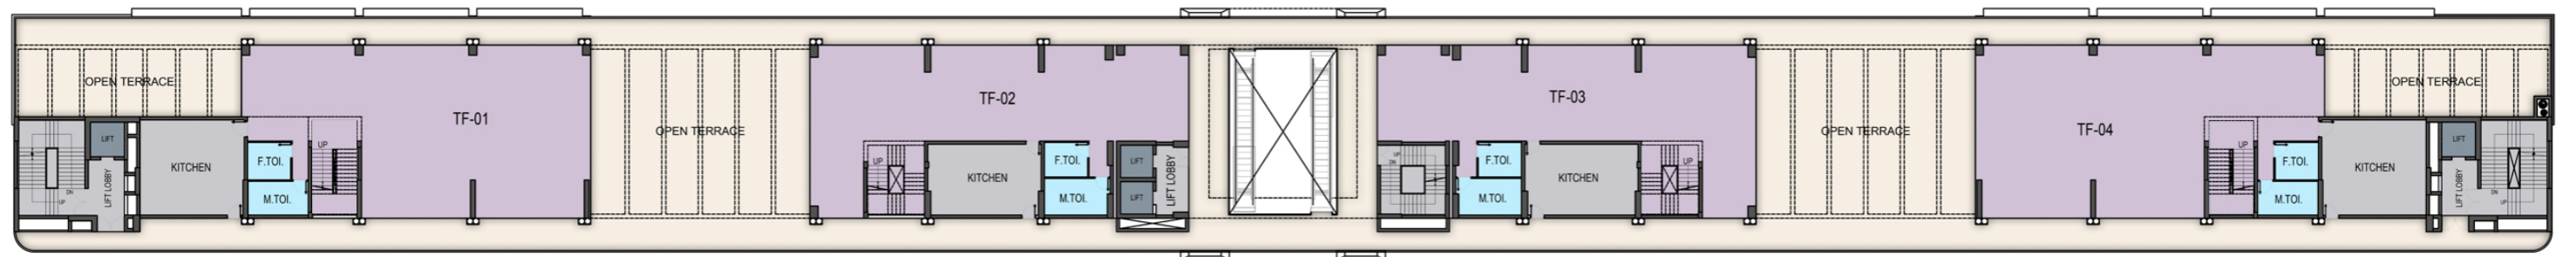

CENTRAL

50

LOOK BOOK

DESIGN PRESENTATION FOR INTERNAL CIRCULATION ONLY

UPRERAPRJ770290 | WWW.UP-RERA.IN

GROUND_FLOOR

7.5 M WIDE ROAD

12 M WIDE SERVICE ROAD

LOWER GROUND FLOOR

FIRST FLOOR PLAN

CENTRAL 50

SECOND FLOOR

THIRD FLOOR

CENTRAL
50

REGISTERED ADDRESS:

CENTRAL 50, PLOT NO.: COMMERCIAL - 04, SECTOR - 50, NOIDA, GAUTAM BUDDHA NAGAR, NOIDA, UTTAR PRADESH, INDIA - 201301

DESIGN PRESENTATION FOR INTERNAL CIRCULATION ONLY

UPRERAPRJ770290 | WWW.UP-RERA.IN