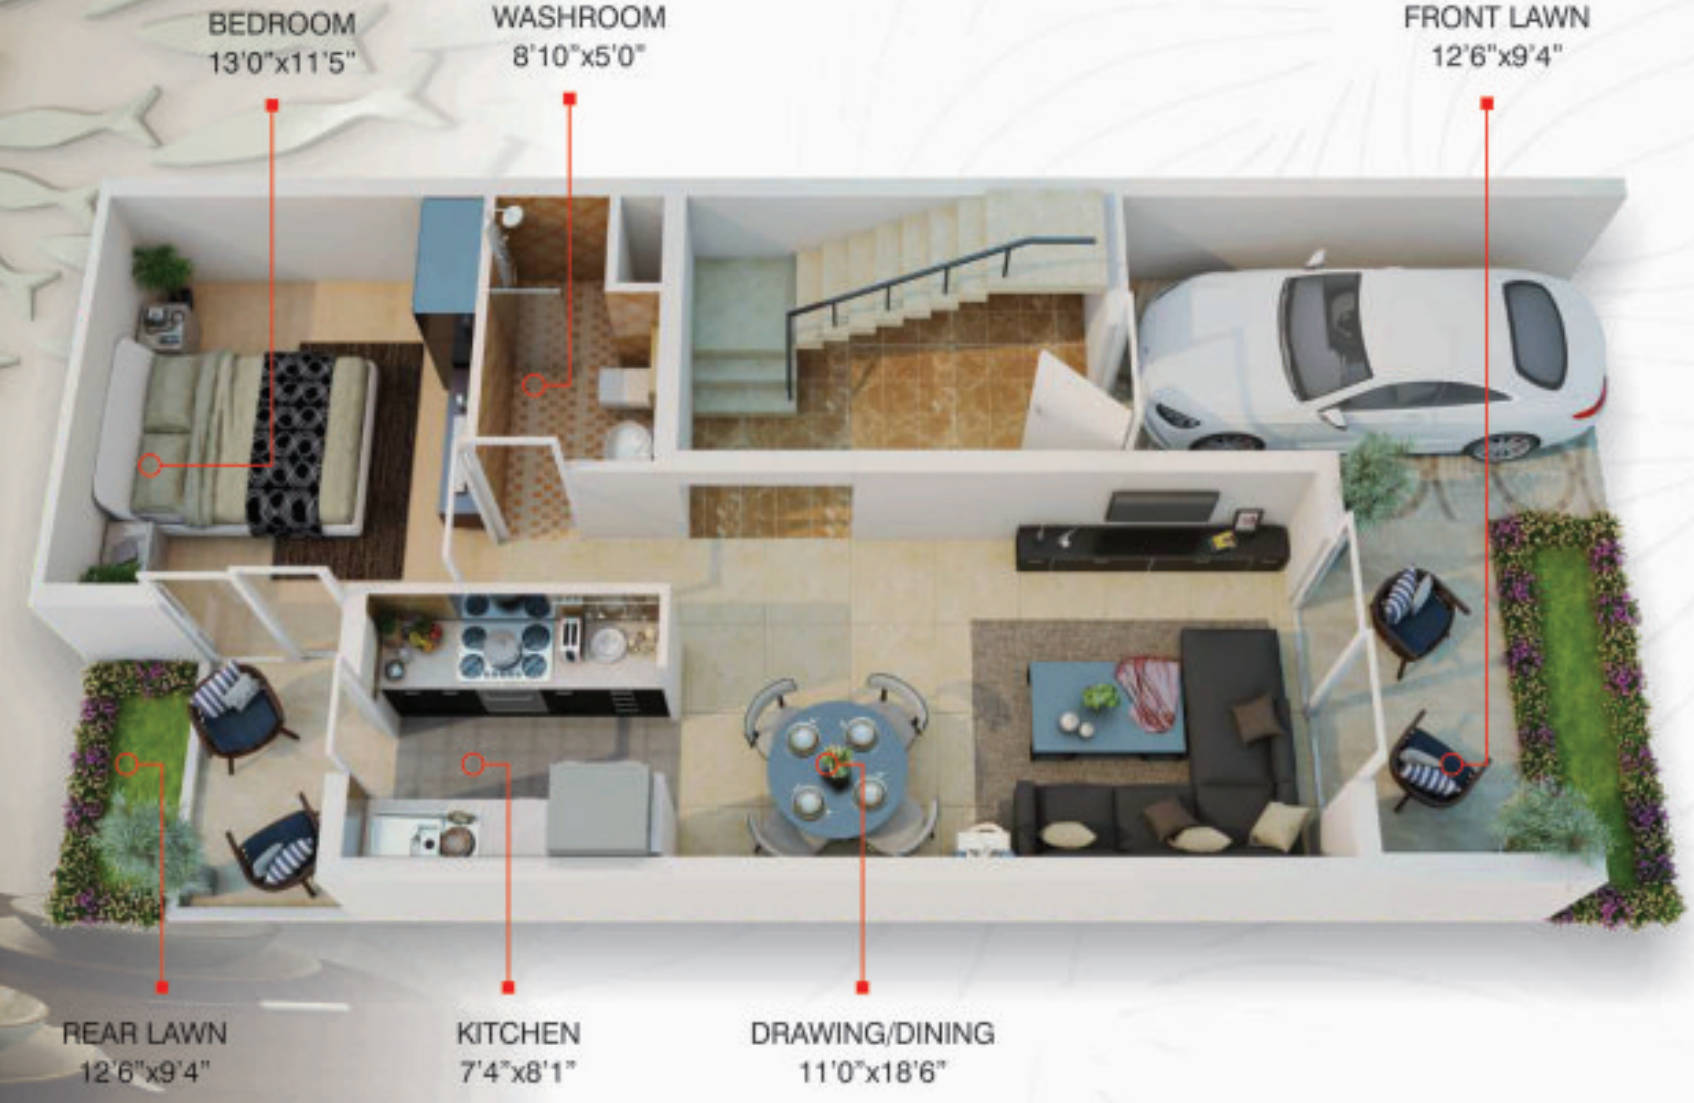

LUXURY ABODE