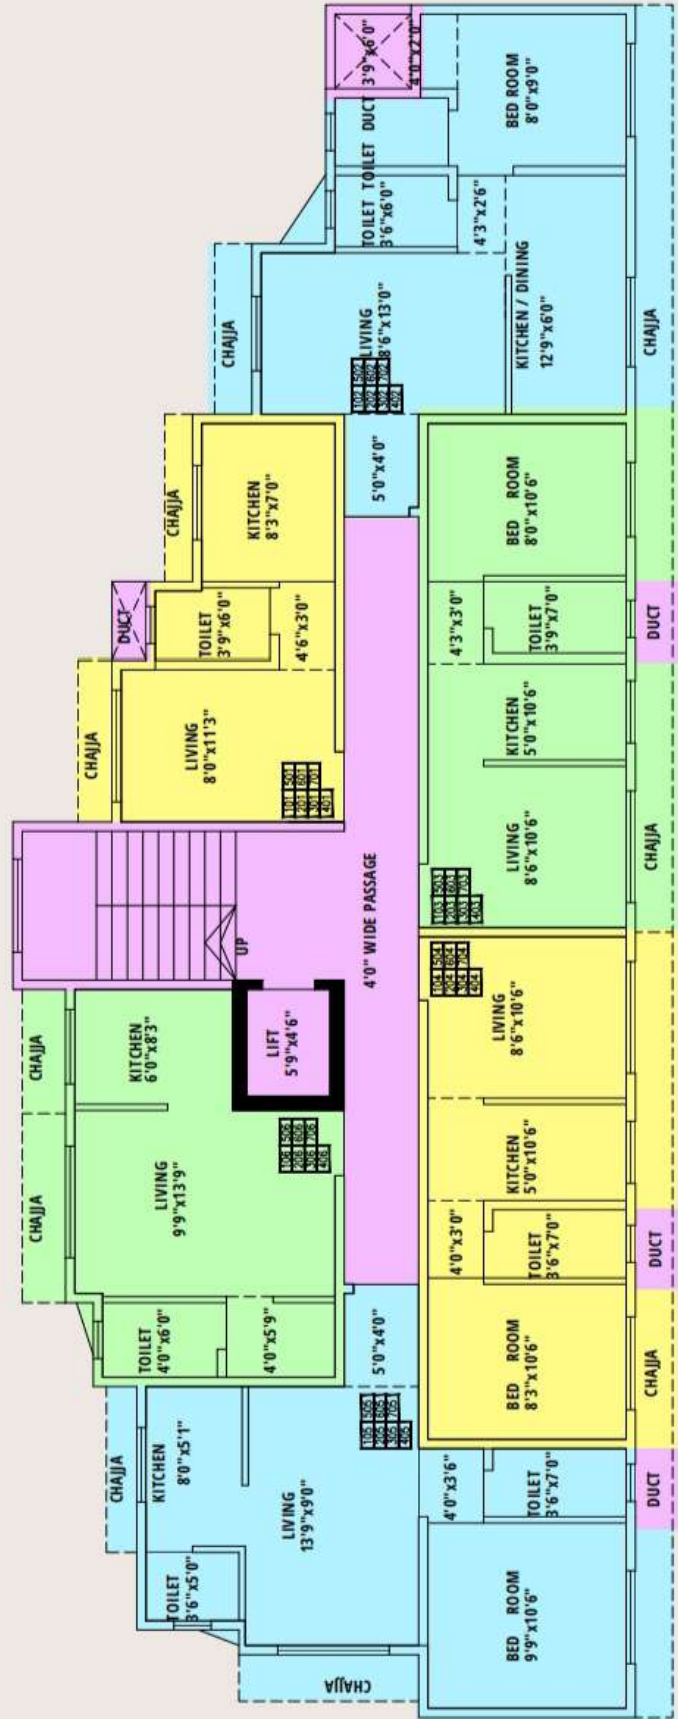

PROJECT BY :

FRIENDS CONSTRUCTION COMPANY

You dream it. We build it.

FRIENDS

RESIDENCY

Ground + 7 Storey Tower

RERA NO: P99000050008

Ground Floor Plan

First to Seventh Floor Plan

FLOOR PLANS

3D PLANS