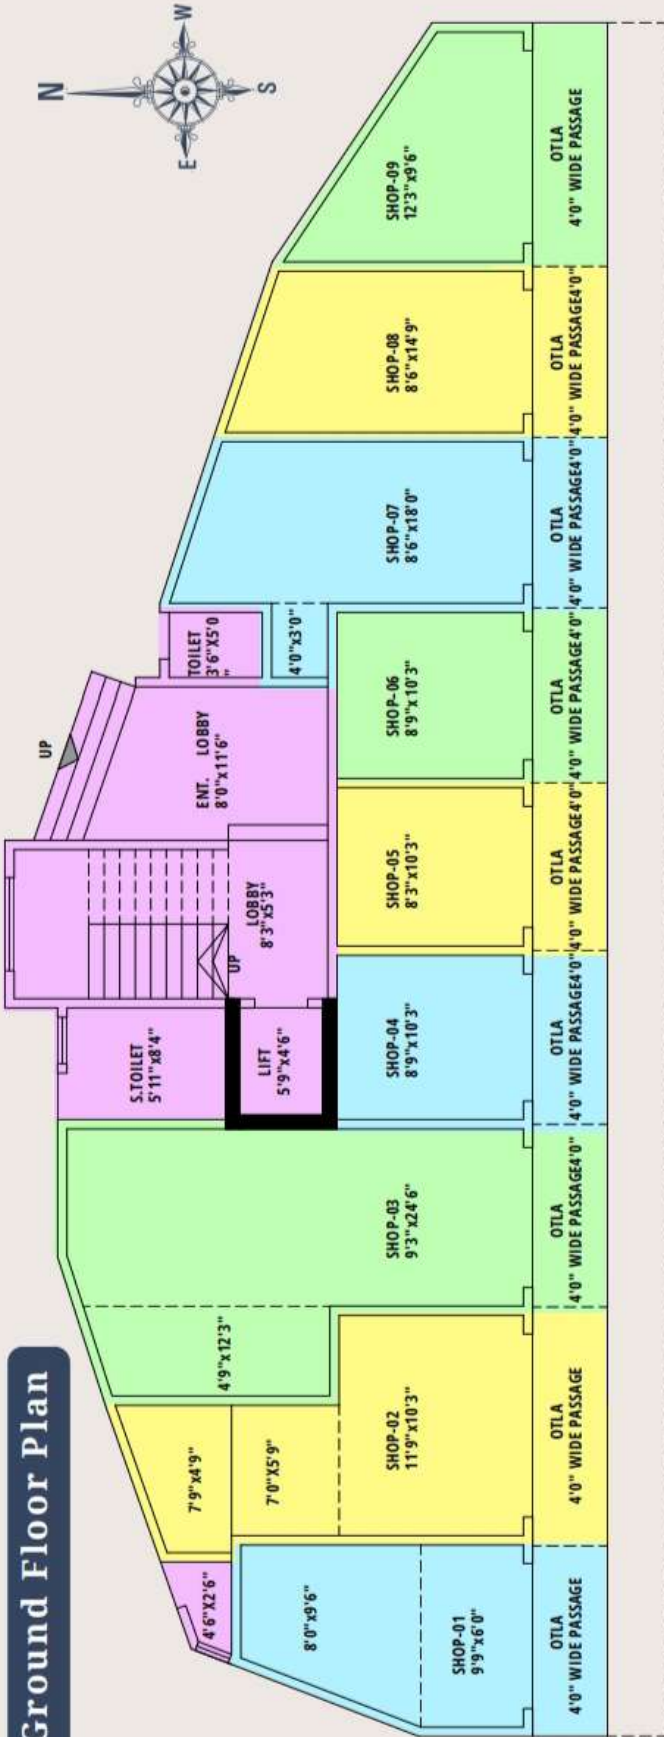

PROJECT BY :

FRIENDS CONSTRUCTION COMPANY

You dream it. We build it.

FRIENDS

RESIDENCY

Ground + 7 Storey Tower

RERA NO: P99000050008

Ground Floor Plan

First to Seventh Floor Plan

FLOOR PLANS

3D PLANS