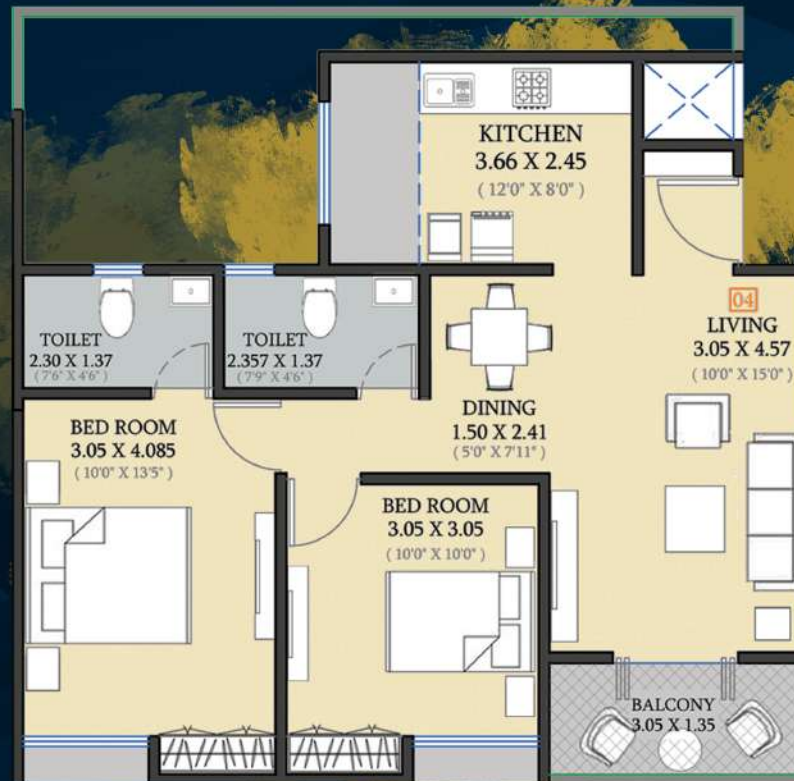

UNIT LAYOUT (PROPOSED)

Disclaimer: This brochure is only for presentation and easy understanding purposes it can not make part of any legal agreement.

FLOOR PLAN

TYPICAL 2BHK- COZY

FLAT TYPE	CARPET		TOTAL CARPET (SQ-MTS)	TOTAL CARPET (SQ-FT)
	FLAT	BALCONY		
2 BHK	642	44	63.71	686

FLOOR PLAN

TYPICAL 2BHK- COMFORT

FLAT TYPE	CARPET			TOTAL CARPET (SQ-MTS)	TOTAL CARPET (SQ-FT)
	FLAT	BALCONY	ENCL. BALCONY		
2 BHK	646	44	44	68.2	734

Disclaimer: This brochure is only for presentation and easy understanding purposes it can not make part of any legal agreement.