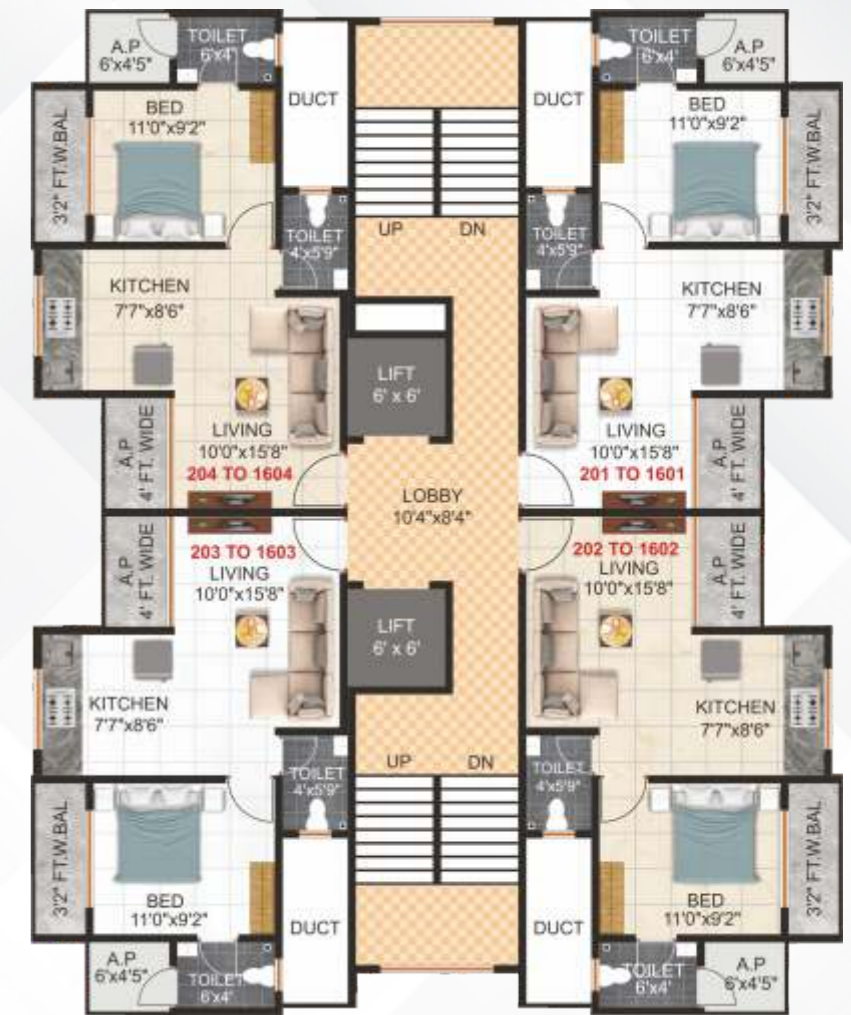

# RAJ EMPIRES

SHOPS, 1 BHK HOMES @ KALYAN

**GROUND FLOOR PLAN**

**FIRST FLOOR PLAN**

**2ND TO 16TH FLOOR PLAN**

**24 MTR WIDE ROAD**

**1 BHK WITH MASTER BEDROOM**

**SPECIFICATION**

**WATER TANK**

- Under ground & overhead tank with adequate Storage.

**BATH / WC**

- Good quality Plumbing Fittings.
- Glazed tiles dado up to 6' heights.
- Ceramic tile flooring in bath & WC.
- Good quality Aluminum lovers in bath & WC.