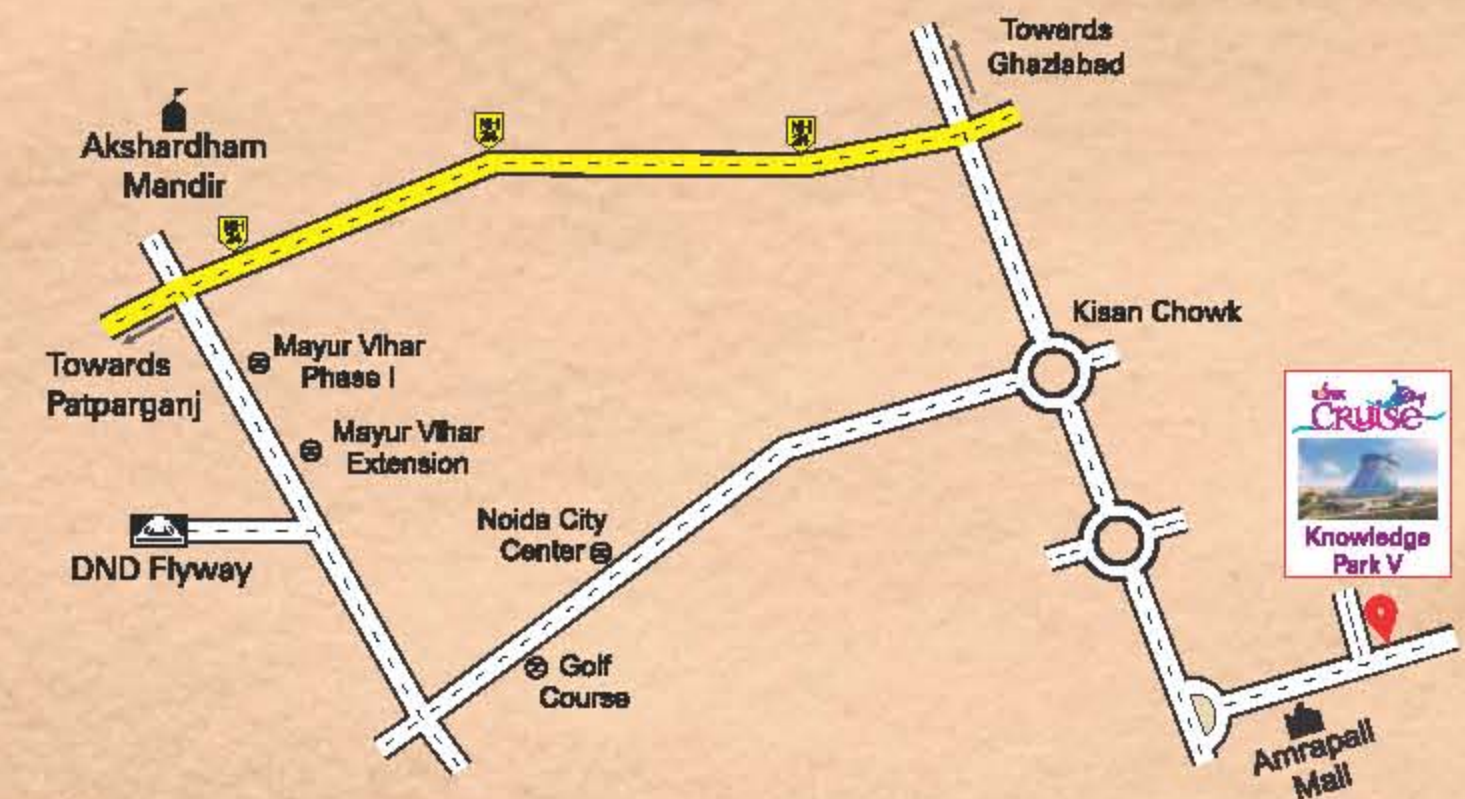

## OFFERINGS

OFFICES ★ STUDIOS ★ VILLAS ★ IT PLOTS

- Located in the largest Knowledge Park -V spread over 1500 Acre\* (approved for MLU).
- Proposed Heliport in close vicinity.
- Adjacent to the Sports Complex and Community Centre.
- Direct connect with F1 circuit, India's first Night Safari and the International Cricket Stadium.
- 10 Kms from Noida City Center Metro Station
- 1 Km from the last metro station to Greater Noida West.
- 1 Km away from 130 m link road to Gaur Chowk (Start of Greater Noida-West).
- 200 m away from 100 Acres\* of Green Belt developed in the form of a park.
- In close vicinity to reputed MNC's like GM, TCS, YAMAHA, LG, MINDA and WIPRO etc.