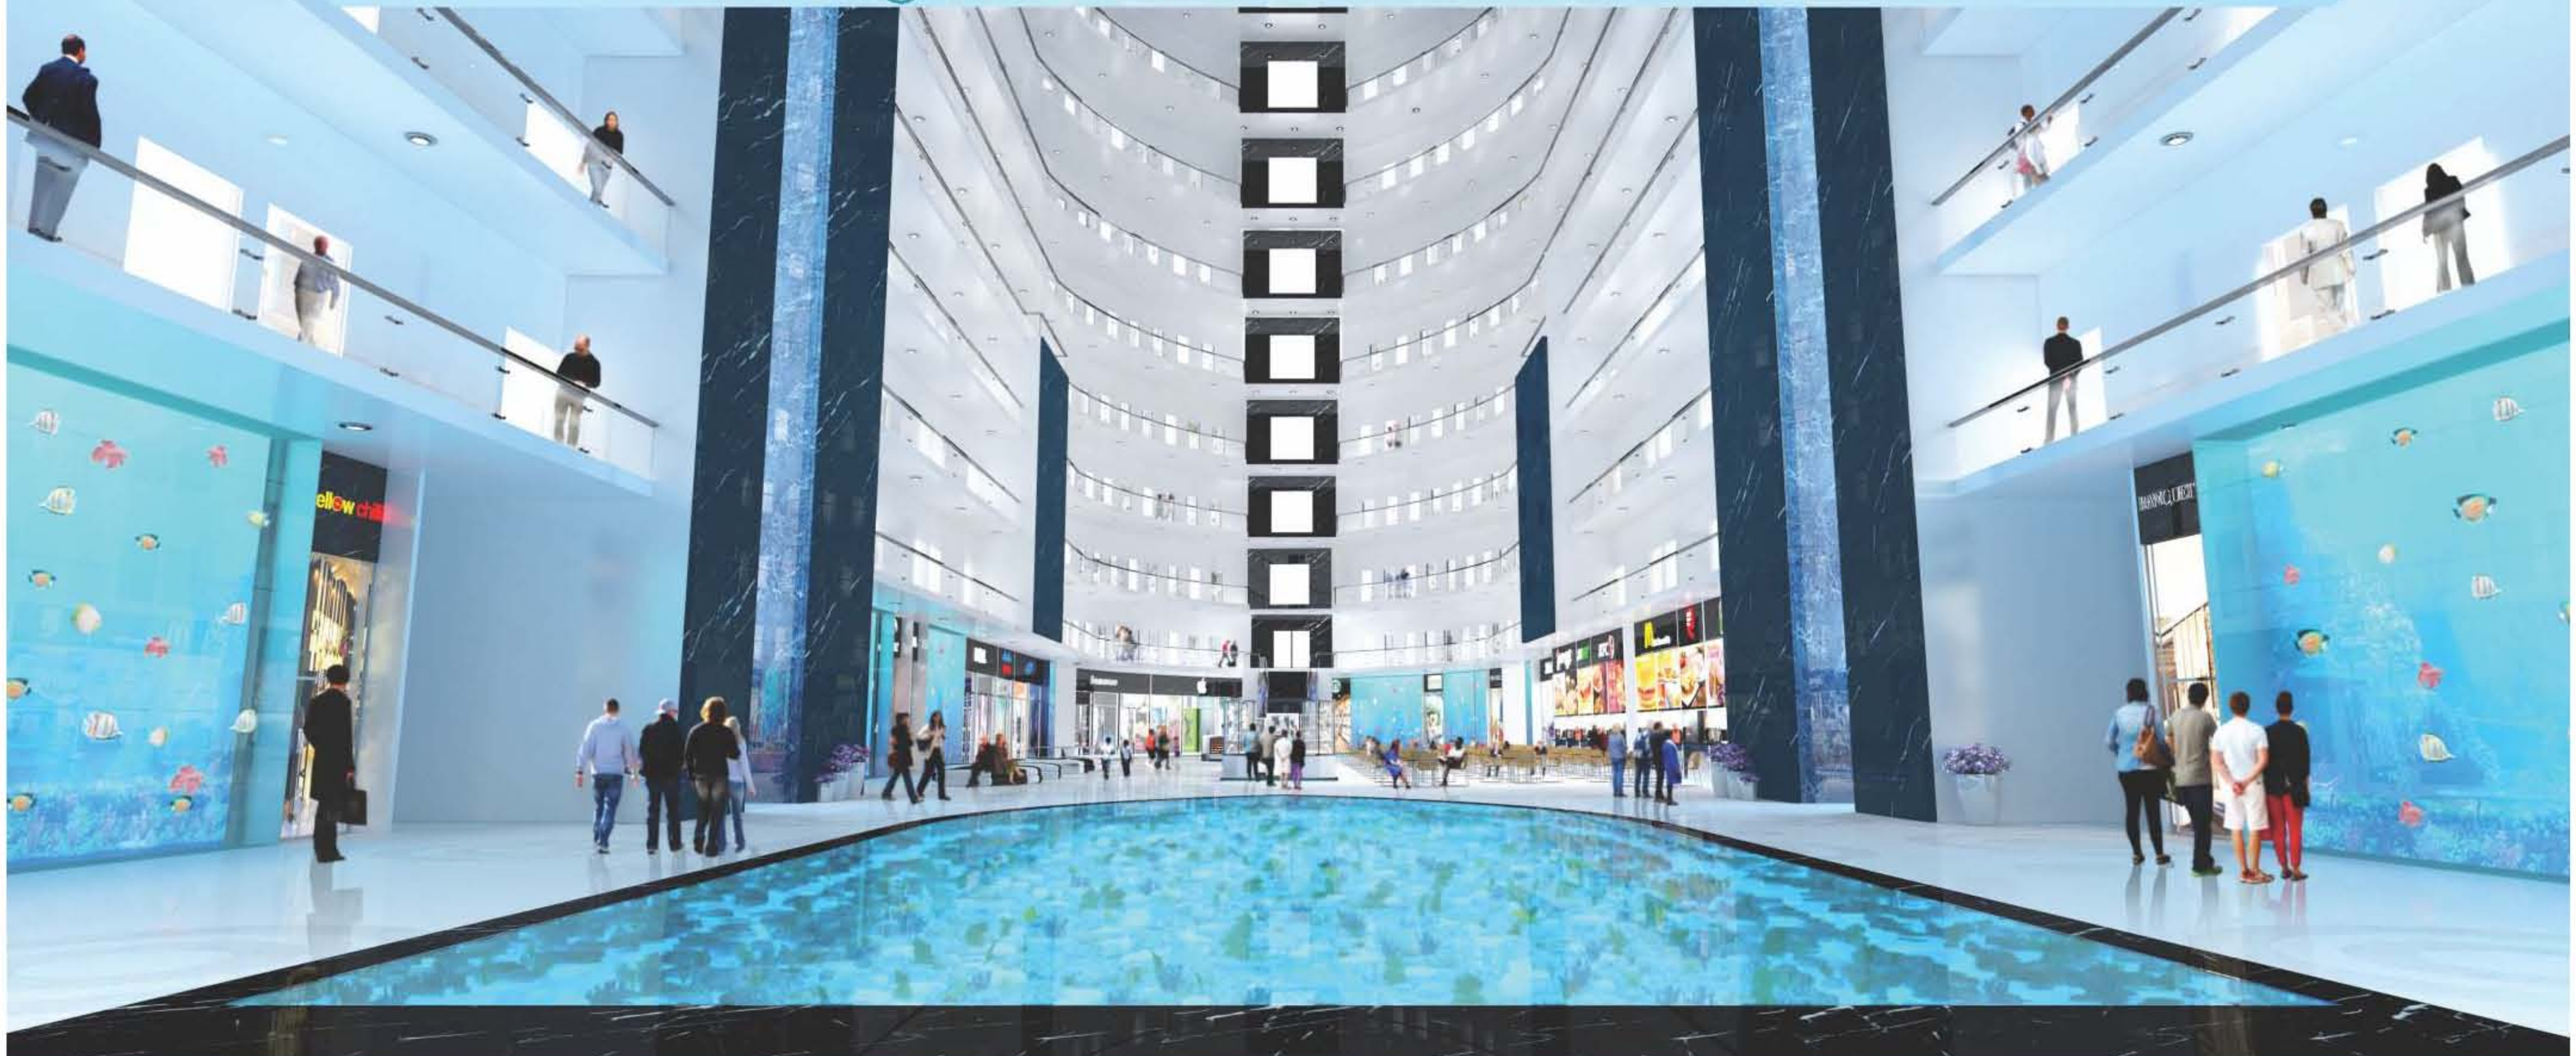

# EXCITEMENT ABOARD

Welcome to a destination where boredom does not exist, mundane has no place and excitement reigns supreme.

Climb aboard the Cosmic Cruise, where work truly becomes fun.

Armed with the best amenities, the unique ship-like design of the Cosmic Cruise, offers you a workspace which is exciting, intriguing and enjoyable.

A large aquarium encompassing the ground floor and the walls makes you feel like you are in the middle of the sea.

Also offered are studio apartments and villas, befitting with all modern luxuries, perfect for moving into a bespoke lifestyle.

# Set SAIL for a FUN VOYAGE

At Cosmic Cruise, fun and excitement become an essential part of your daily routine.

Here, bewitching sights await you and a lifestyle full of energy and vigor engulfs you.

Enter the ground floor and witness an unbelievable sight as you literally walk on water, stepping out on the sprawling aquarium, beneath your feet, filled with fishes, corals and other amazing features right out of the sea.

The whole complex is spread over a sprawling two side open 10 acres\* plot.

The Cosmic Cruise has been designed to serve a very important purpose; to inject fun and excitement in everyday life. The office complexes feature amenities that make work fun, shopping & club area that offers relaxation & enjoyment and homes that redefine the concept of luxurious living.