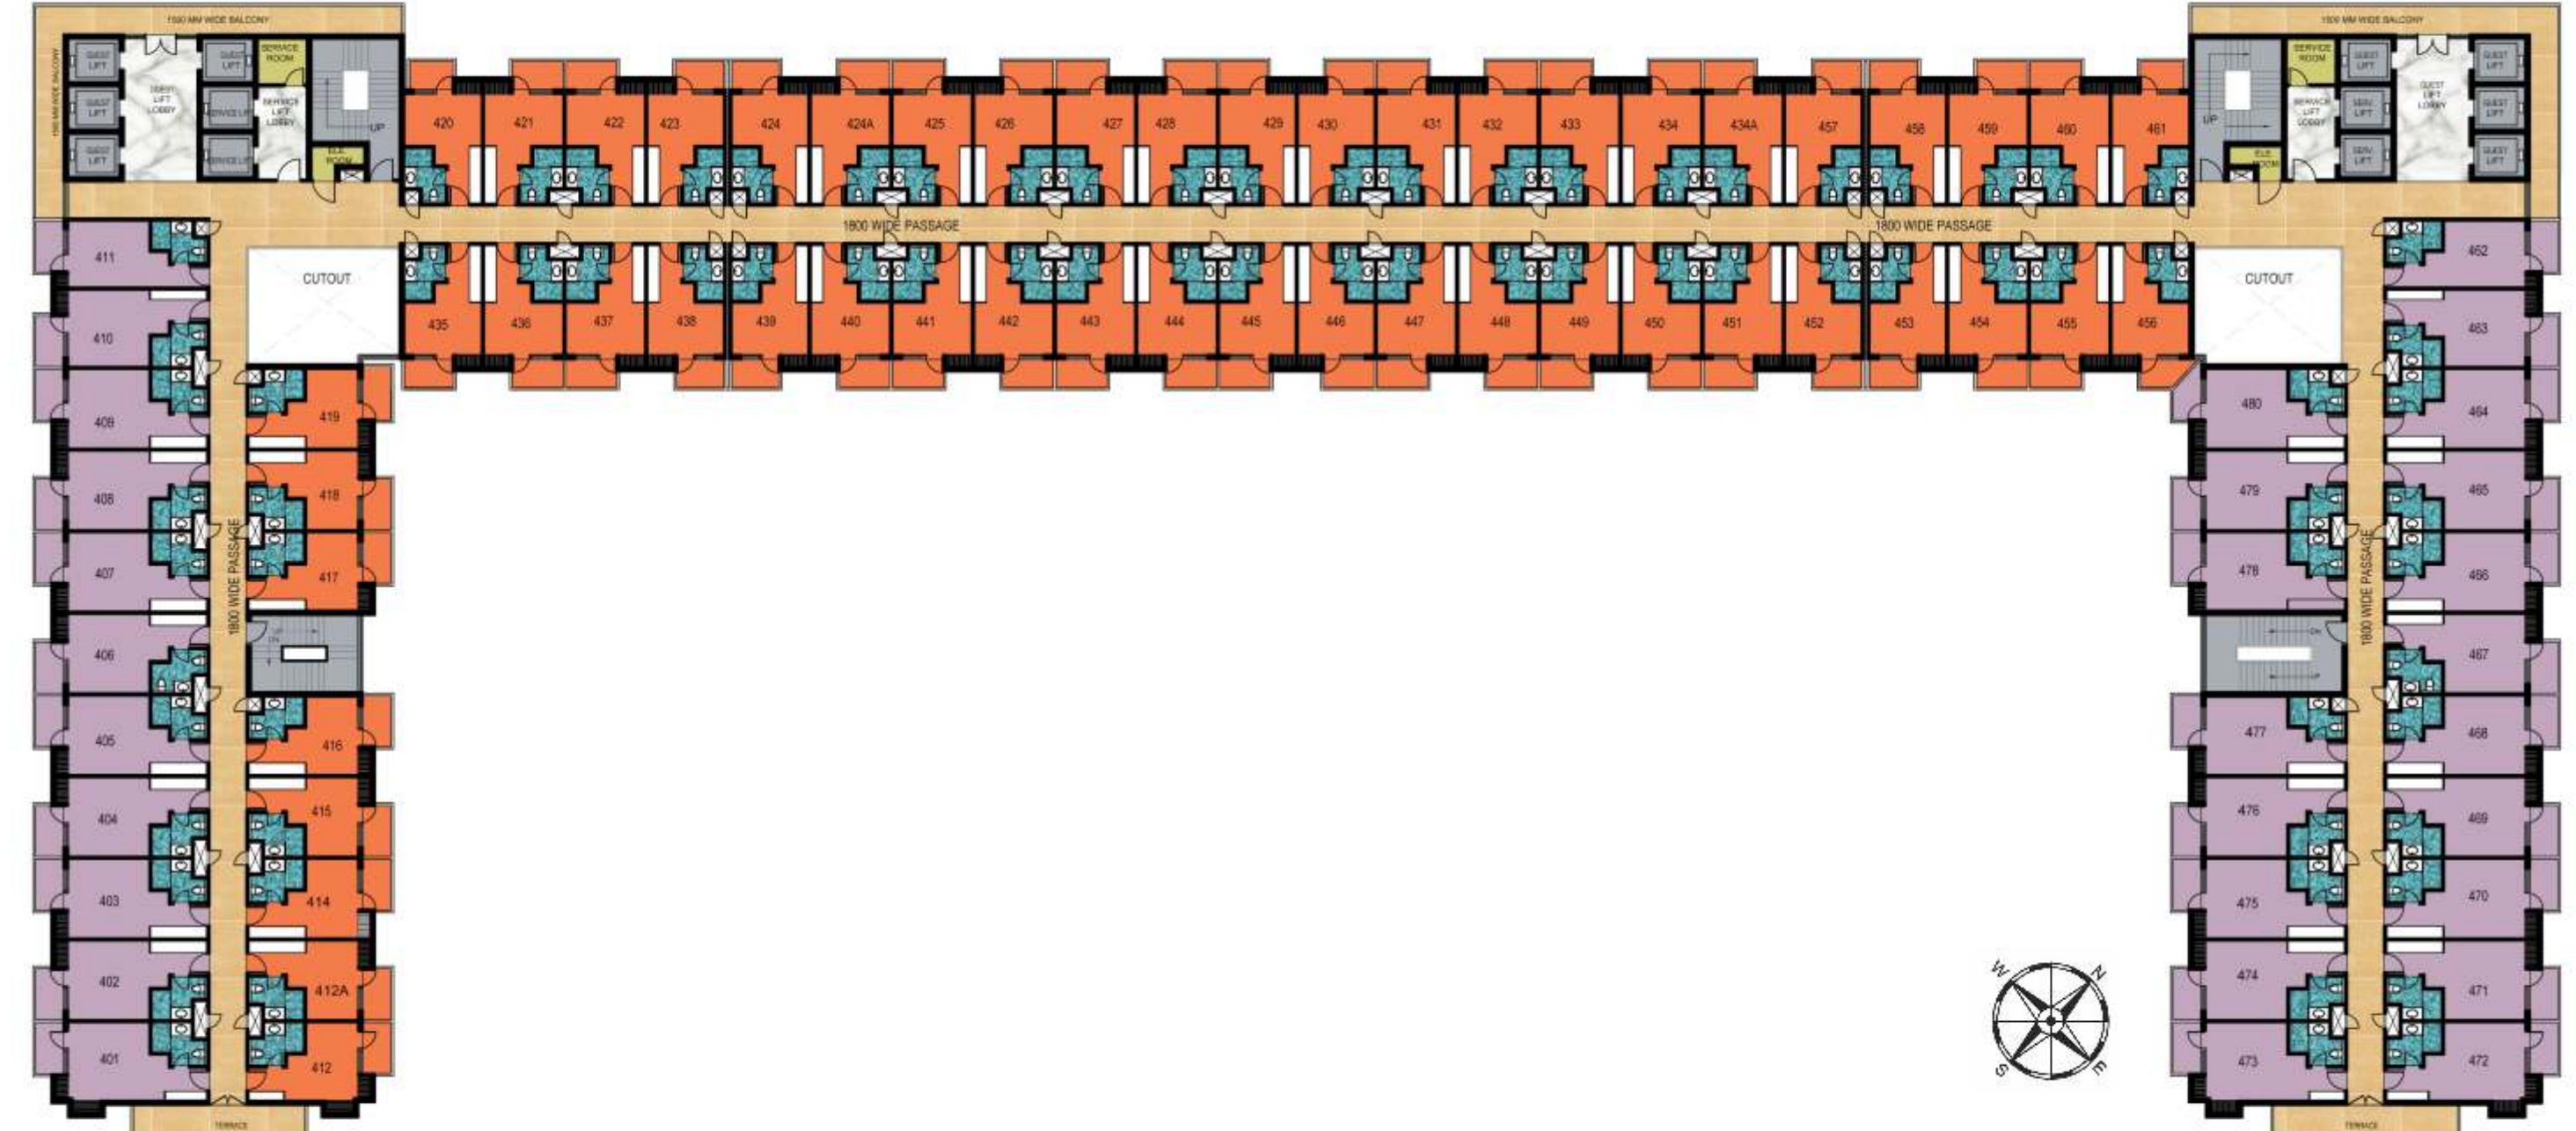

PROPOSED 4TH FLOOR PLAN FOR INDIA TRADE CENTRE

Unit No.	Super Built-up Area (Sq.Ft)	Unit No.	Super Built-up Area (Sq.Ft)	Unit No.	Super Built-up Area (Sq.Ft)	Unit No.	Super Built-up Area (Sq.Ft)	Unit No.	Super Built-up Area (Sq.Ft)	Unit No.	Super Built-up Area (Sq.Ft)	Unit No.	Super Built-up Area (Sq.Ft)	Unit No.	Super Built-up Area (Sq.Ft)	Unit No.	Super Built-up Area (Sq.Ft)
Royal Suite 401	693	Premier Suite 412	577	Premier Suite 420	535	Premier Suite 430	544	Premier Suite 440	544	Premier Suite 451	544	Royal Suite 462	539	Royal Suite 473	693		
Royal Suite 402	655	Premier Suite 412A	542	Premier Suite 421	544	Premier Suite 431	544	Premier Suite 441	544	Premier Suite 452	544	Royal Suite 463	655	Royal Suite 474	655		
Royal Suite 403	655	Premier Suite 414	542	Premier Suite 422	544	Premier Suite 432	544	Premier Suite 442	544	Premier Suite 453	544	Royal Suite 464	655	Royal Suite 475	655		
Royal Suite 404	655	Premier Suite 415	542	Premier Suite 423	544	Premier Suite 433	544	Premier Suite 443	544	Premier Suite 454	544	Royal Suite 465	655	Royal Suite 476	655		
Royal Suite 405	655	Premier Suite 416	558	Premier Suite 424	544	Premier Suite 434	544	Premier Suite 444	544	Premier Suite 455	544	Royal Suite 466	655	Royal Suite 477	674		
Royal Suite 406	655	Premier Suite 417	558	Premier Suite 424A	544	Premier Suite 434A	544	Premier Suite 445	544	Premier Suite 456	523	Royal Suite 467	655	Royal Suite 478	674		
Royal Suite 407	655	Premier Suite 418	542	Premier Suite 425	544	Premier Suite 435	535	Premier Suite 446	544	Premier Suite 457	544	Royal Suite 468	655	Royal Suite 479	657		
Royal Suite 408	655	Premier Suite 419	558	Premier Suite 426	544	Premier Suite 436	544	Premier Suite 447	544	Premier Suite 458	544	Royal Suite 469	655	Royal Suite 480	660		
Royal Suite 409	655	HOTEL CONCIERGE		Premier Suite 427	544	Premier Suite 437	544	Premier Suite 448	544	Premier Suite 459	544	Royal Suite 470	655				
Royal Suite 410	655	/Services*	2558	Premier Suite 428	544	Premier Suite 438	544	Premier Suite 449	544	Premier Suite 460	544	Royal Suite 471	655	HOTEL CONCIERGE			
Royal Suite 411	539	/Services*	2558	Premier Suite 429	544	Premier Suite 439	544	Premier Suite 450	544	Premier Suite 461	535	Royal Suite 472	693	/Services*	2558