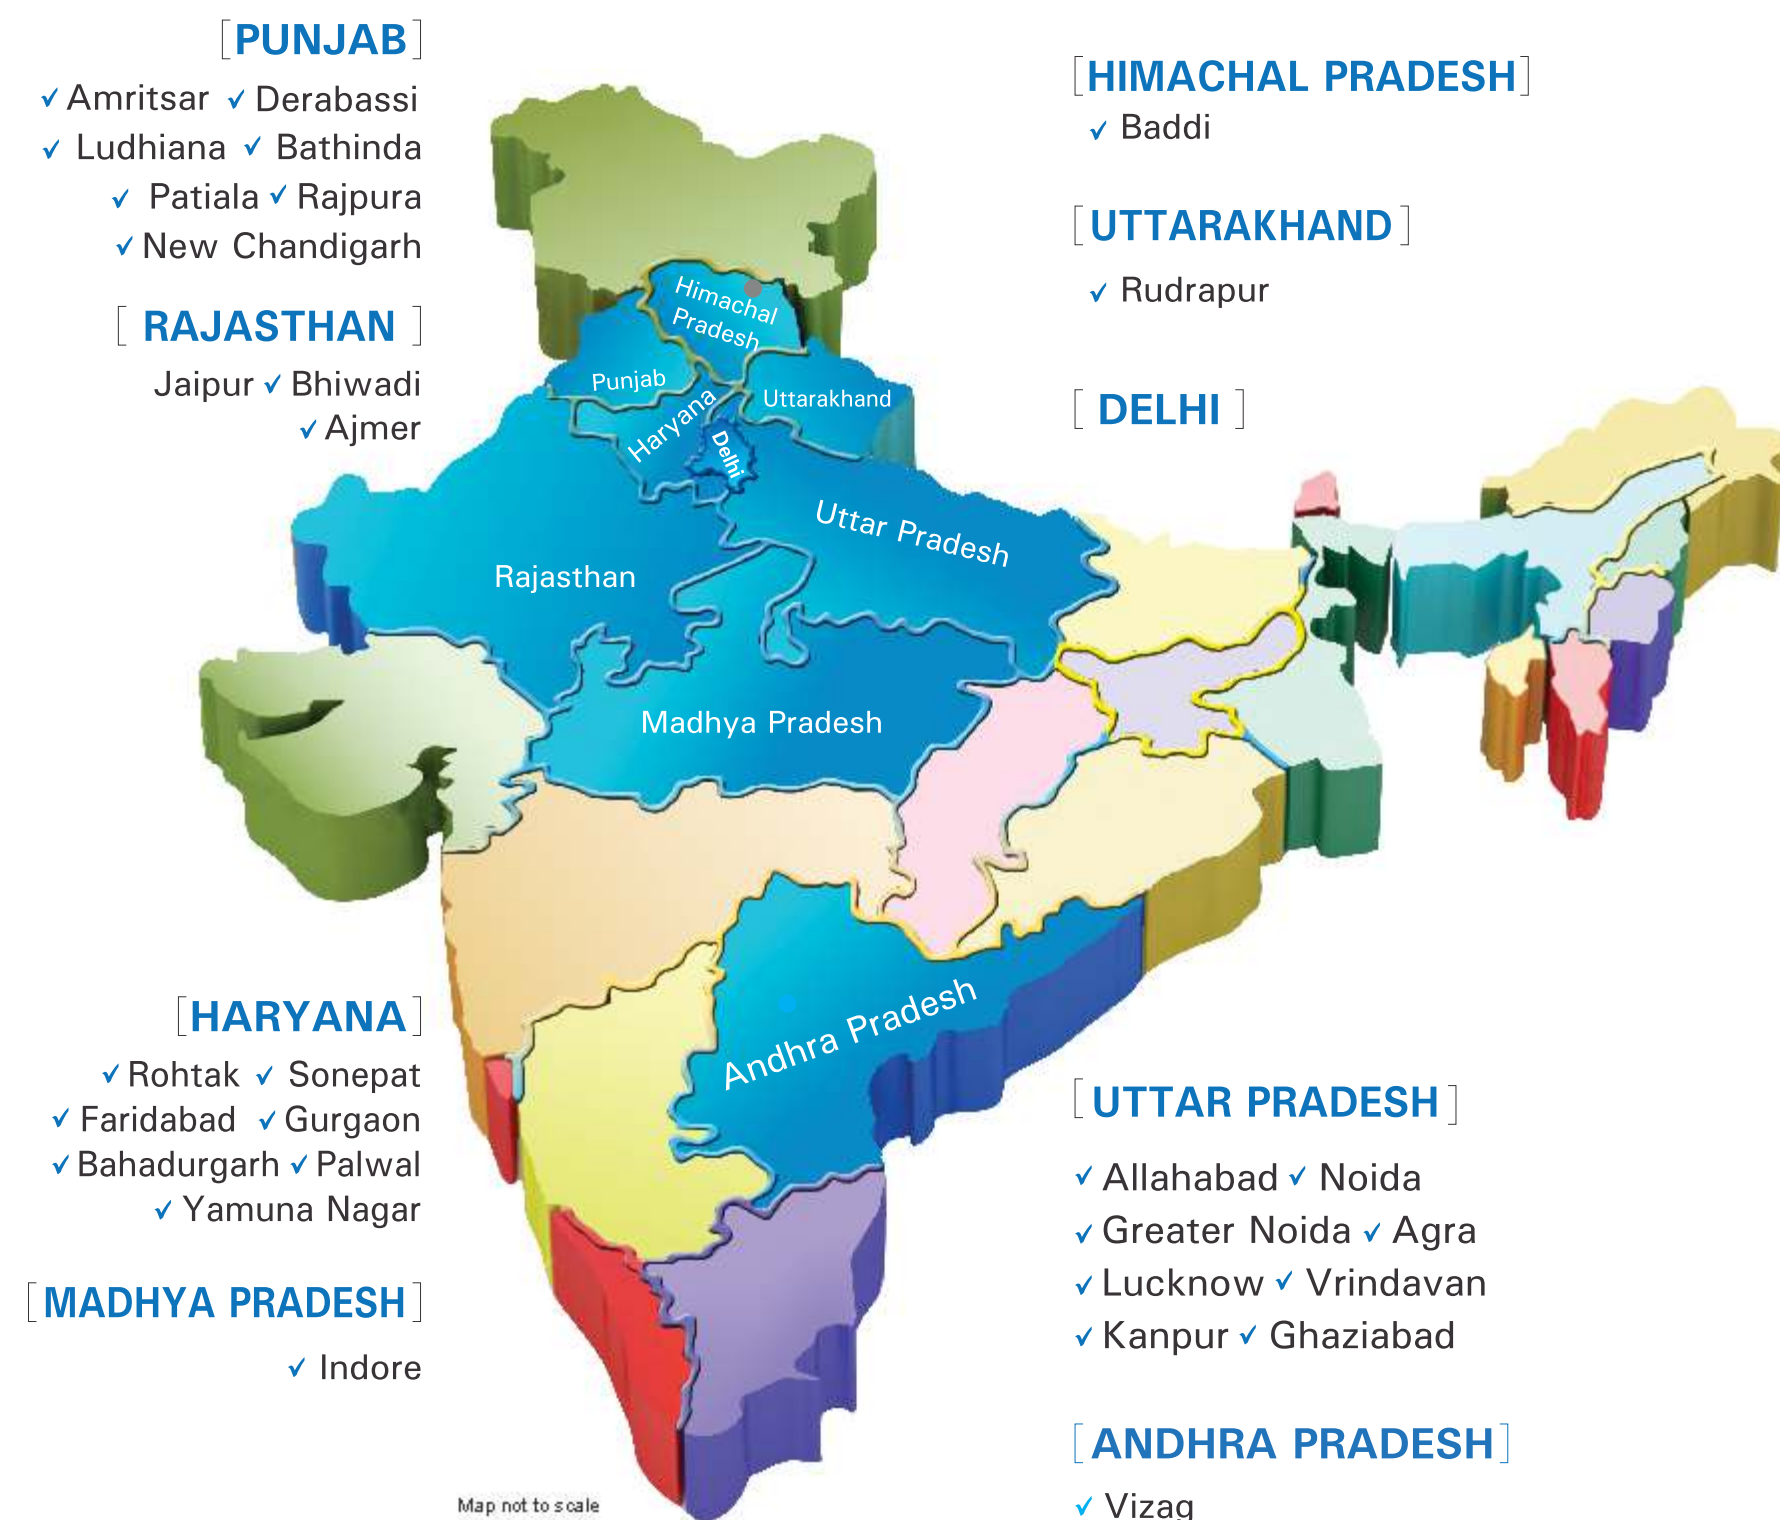

Our Presence Across India

09 States | 30 Cities

HOTEL SUITES SPECIFICATION

- LED with DTH
- DVD Player
- Air Conditioner
- Double Bed with Mattresses & Pillow
- Bed side table with lamps
- Ottoman
- Sofa Chair
- Intercon / EPBAX System
- Designer Light Fitting
- Study table with chair
- Curtain with curtain rod
- Book Shelf cum Showcase
- Iron with table
- Wardrobe
- Electric Kettle
- Induction Hot Plate
- Refrigerator