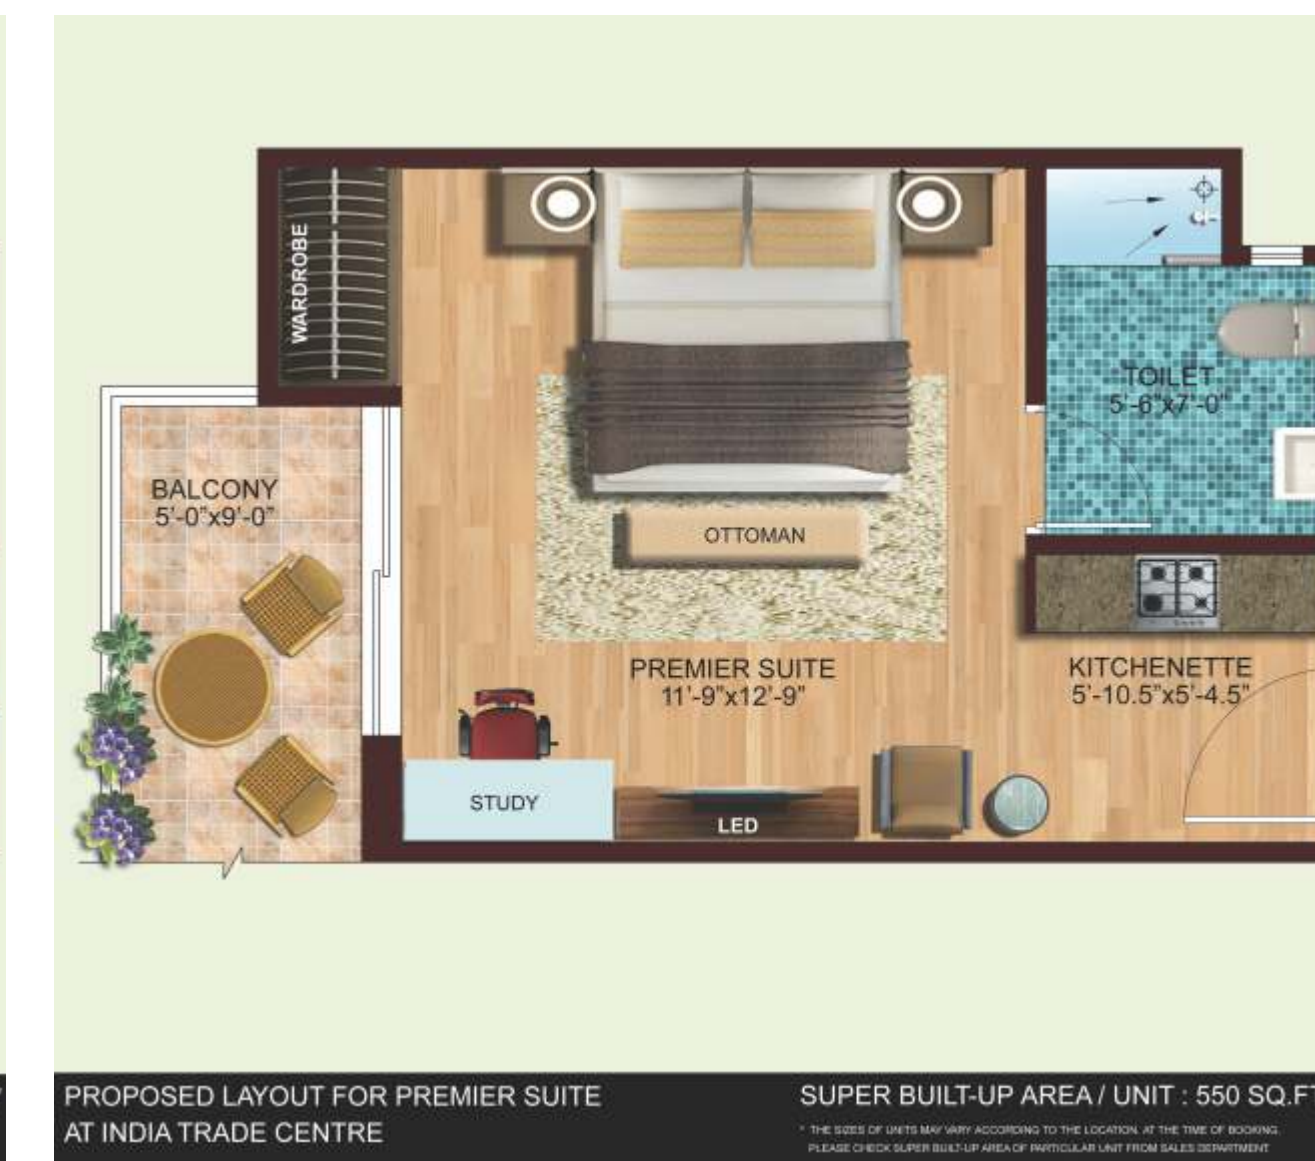

Our Presence Across India

09 States | 30 Cities

HOTEL SUITES SPECIFICATION

- LED with DTH
- DVD Player
- Air Conditioner
- Double Bed with Mattresses & Pillow
- Bed side table with lamps
- Ottoman
- Sofa Chair
- Intercon / EPBAX System
- Designer Light Fitting
- Study table with chair
- Curtain with curtain rod
- Book Shelf cum Showcase
- Iron with table
- Wardrobe
- Electric Kettle
- Induction Hot Plate
- Refrigerator